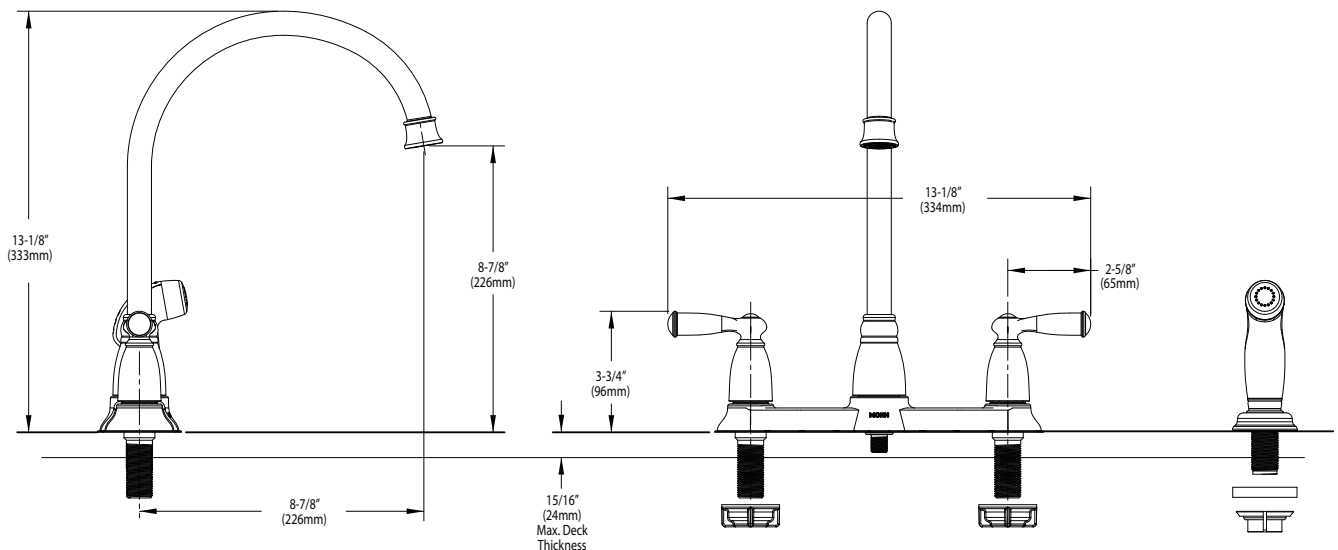

Models: CA87000 series
Less Spray: CA87001 series

NOTE: THIS FAUCET IS DESIGNED TO BE INSTALLED THRU 4 HOLES, 1-1/4" (32mm) MIN. DIA.

CRITICAL DIMENSIONS

(DO NOT SCALE)