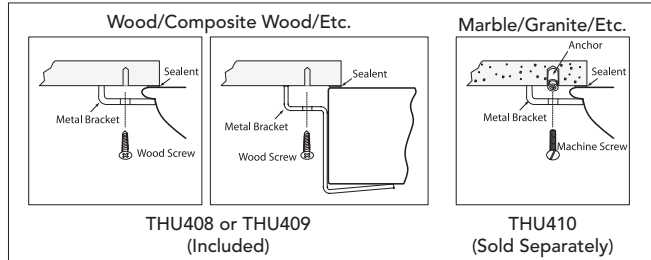

LT542G

Undercounter Lavatory

SPECIFICATIONS

- Waste 1-1/4" O.D.
- Size 20-7/8"W x 14-3/8"D
- Basin 19"W x 12-3/8"D
- Warranty One Year Limited Warranty
- Material Vitreous china
- Shipping Weight 19 lbs.
- Shipping Dimensions 22-1/4"W X 18-3/4"D X 9-3/4"H

INSTALLATION NOTES

Mounting Hardware