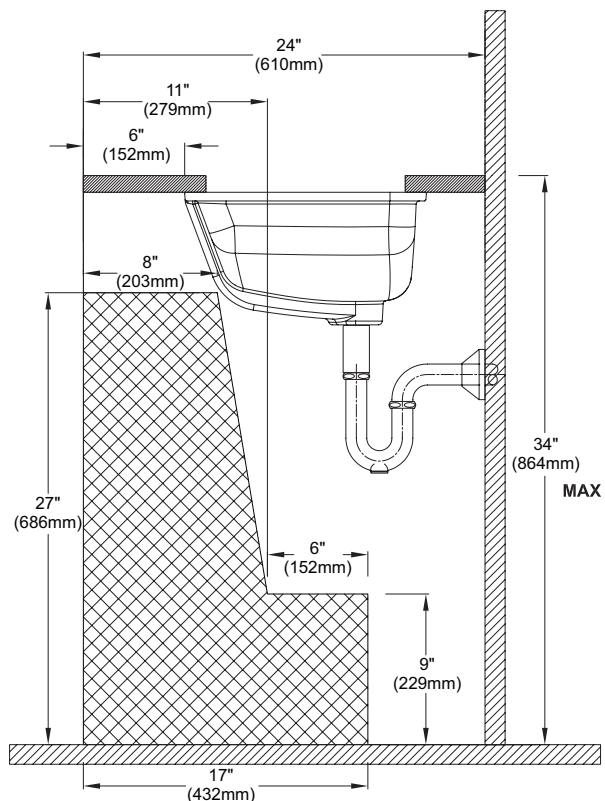

ADA Compliance Check

TOTO®

These dimensions and specifications are subject to change without notice