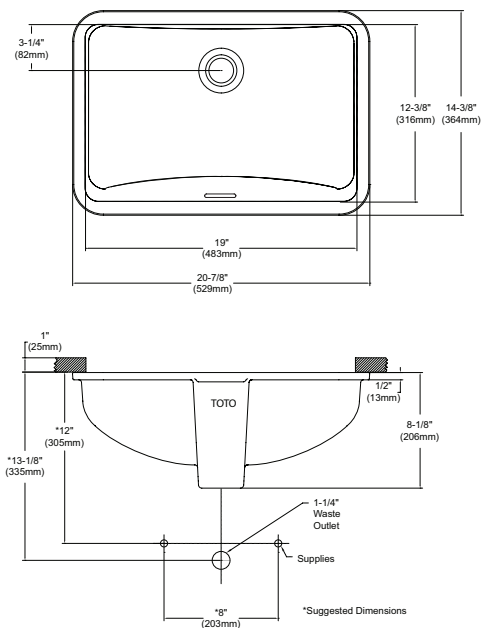

LT542G

Undercounter Lavatory

SPECIFICATIONS

- Waste 1-1/4" O.D.
- Size 20-7/8"W x 14-3/8"D
- Basin 19"W x 12-3/8"D
- Warranty One Year Limited Warranty
- Material Vitreous china
- Shipping Weight 19 lbs.
- Shipping Dimensions 22-1/4"W X 18-3/4"D X 9-3/4"H

INSTALLATION NOTES

Mounting Hardware