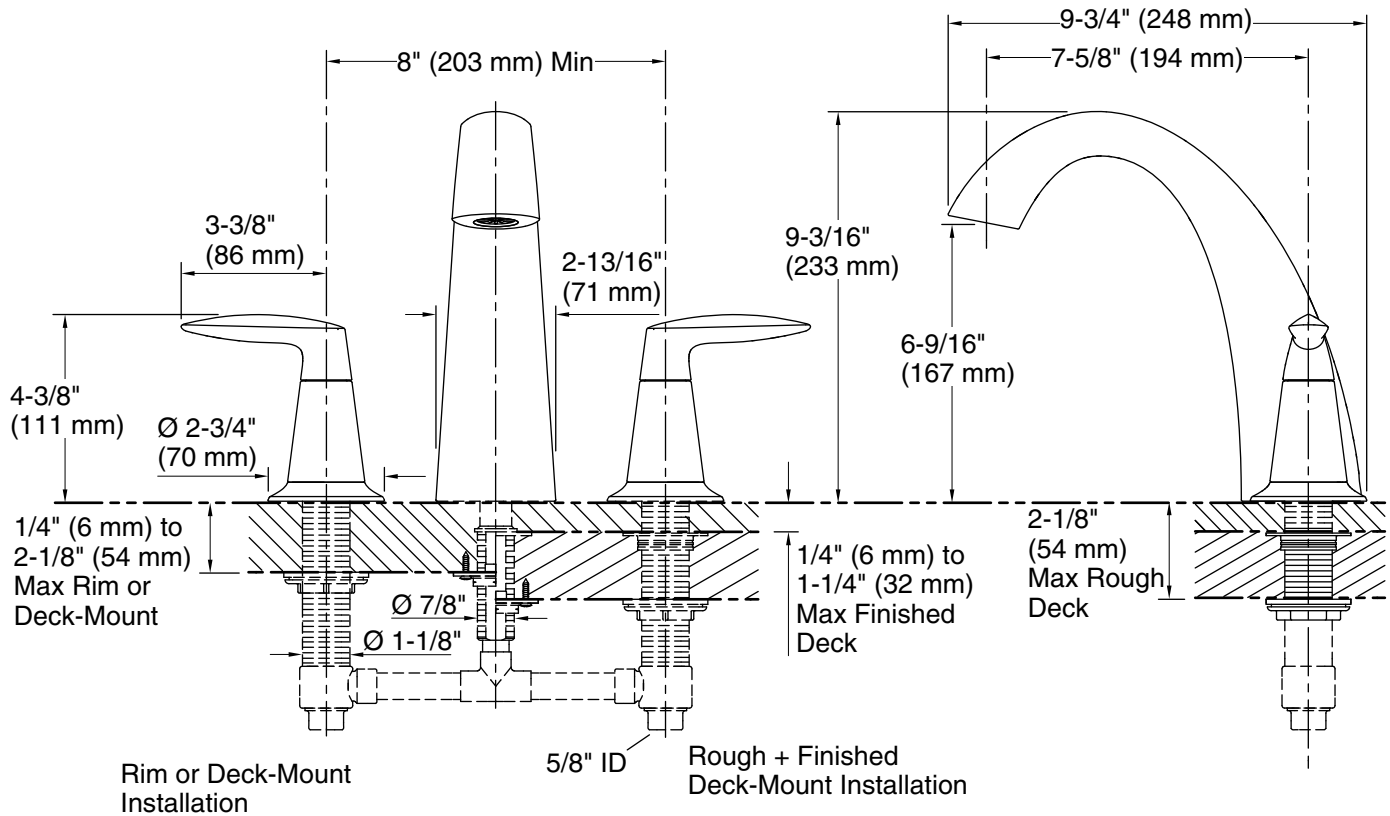

2BZ Oil-Rubbed Bronze

Technical Information

All product dimensions are nominal.

Notes

Install this product according to the installation instructions.

ADA, OBC, CSA B651 compliant when installed to the specific requirements of these regulations.