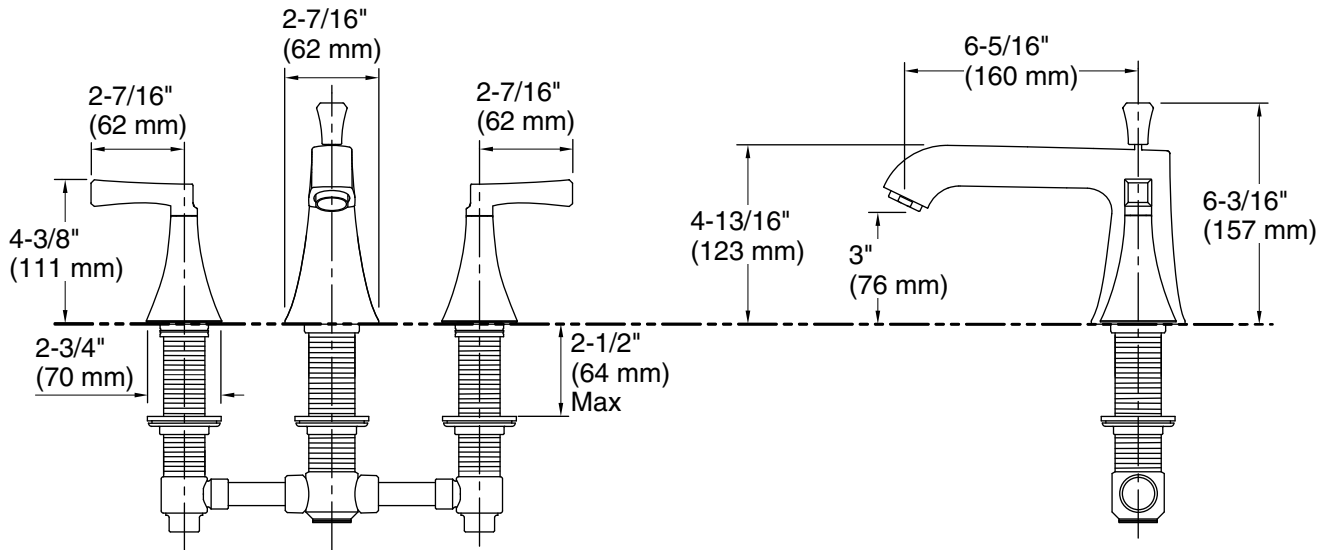

Features

- Deco lever handle style option.
- 5" (127 mm) spout with slip-fit connection and diverter knob.

Material

- Brass construction.

Installation

- Bath- or deck-mount.

Required Products/Accessories

K-438-K High-Flow Bath Valve with Diverter

Optional Products/Accessories

K-424 Handshower Holder

K-419 Single-Function Handshower

ADA CSA B651

Codes/Standards

ASME A112.18.1/CSA B125.1
ADA
ICC/ANSI A117.1
CSA B651

KOHLER® Faucet Lifetime Limited Warranty

Technical Information

All product dimensions are nominal.

Notes

Install this product according to the installation instructions.

ADA, CSA B651 compliant when installed to the specific requirements of these regulations.