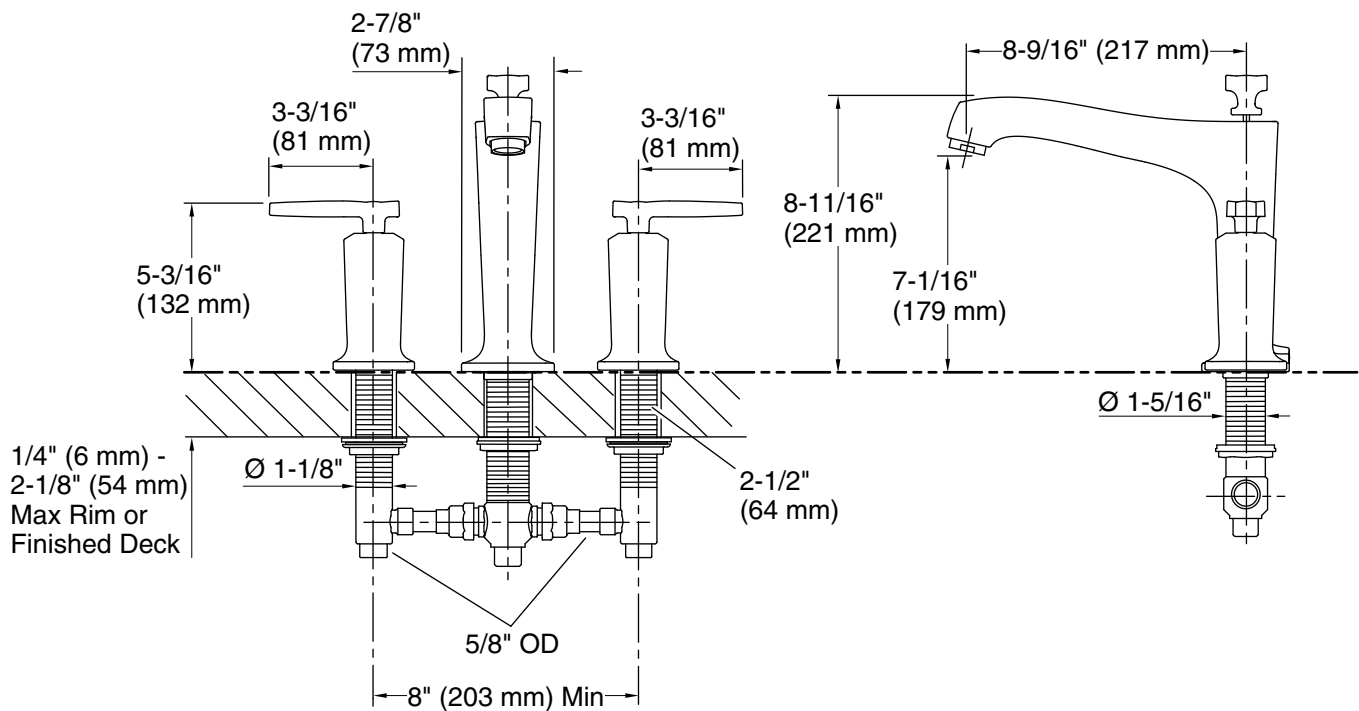

Rim or Finished Deck
Mount Installation

Technical Information

All product dimensions are nominal.

Notes

Install this product according to the installation guide.

ADA, OBC, CSA B651 compliant when installed to the specific requirements of these regulations.