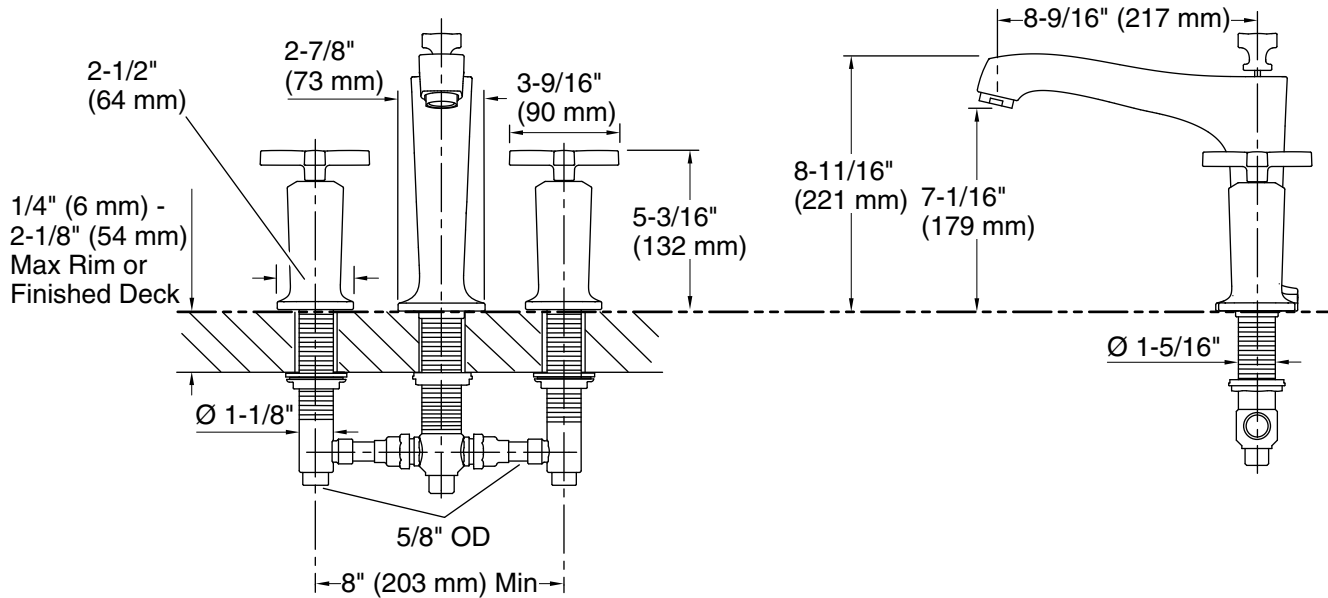

Rim or Finished Deck
Mount Installation

Technical Information

All product dimensions are nominal.

Notes

Install this product according to the installation guide.

ADA compliant when installed to the specific requirements of these regulations.