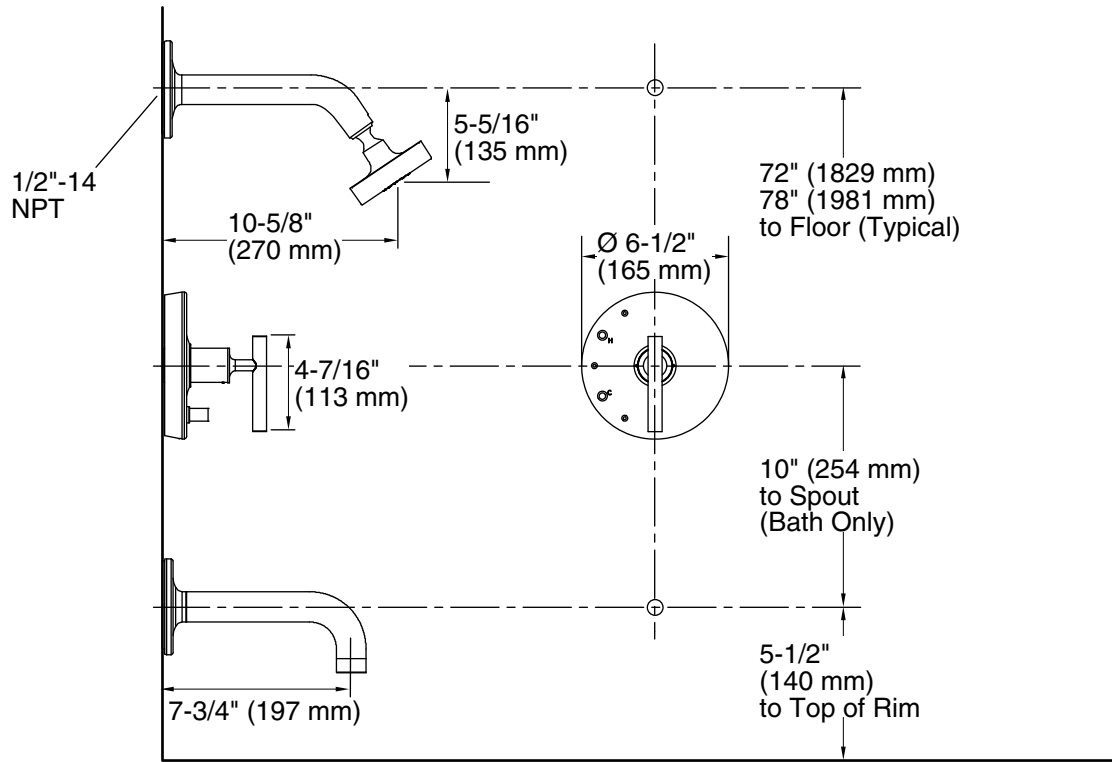

1016154 Rite-Temp® Deep Rough-In
88526 Thin Wall Trim Kit

Codes/Standards

ASME A112.18.1/CSA B125.1
DOE - Energy Policy Act 1992

KOHLER® Faucet Lifetime Limited Warranty

See website for detailed warranty information.

Technical Information

All product dimensions are nominal.

Drain included: No

Showerhead/Body Spray:

Rated maximum flow: 2.5 gal/min (9.5 l/min)

Pressure: 80 psi (5.5 bar)

Notes

Install this product according to the installation guide.