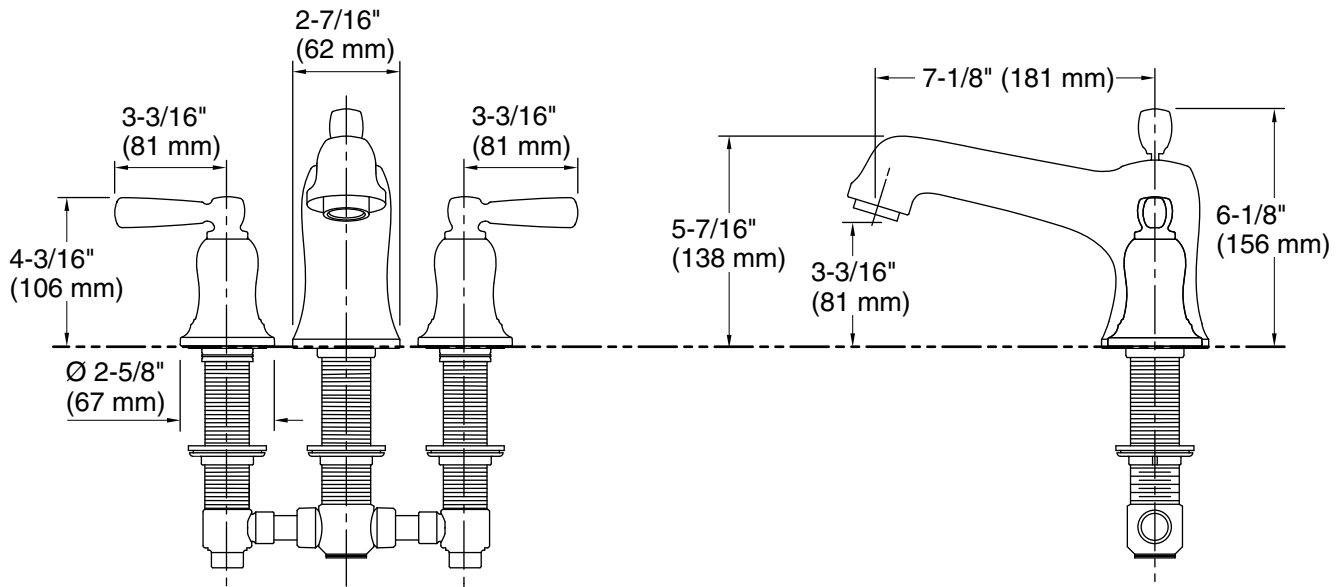

Features

- Complements Bancroft® Suite.
- 7" (178 mm) spout with slip-fit connection and diverter knob.

Material

- Brass construction.

Installation

- Bath- or deck-mount.

Required Products/Accessories

K-438-K High-Flow Bath Valve with Diverter

Optional Products/Accessories

K-10597 Multifunction Handshower

K-10573 Deck-Mount Handshower Holder With Hoses

ADA **CSA B651**

Codes/Standards

ASME A112.18.1/CSA B125.1

ADA

ICC/ANSI A117.1

Technical Information

All product dimensions are nominal.

Notes

Install this product according to the installation guide.

ADA, CSA B651 compliant when installed to the specific requirements of these regulations.