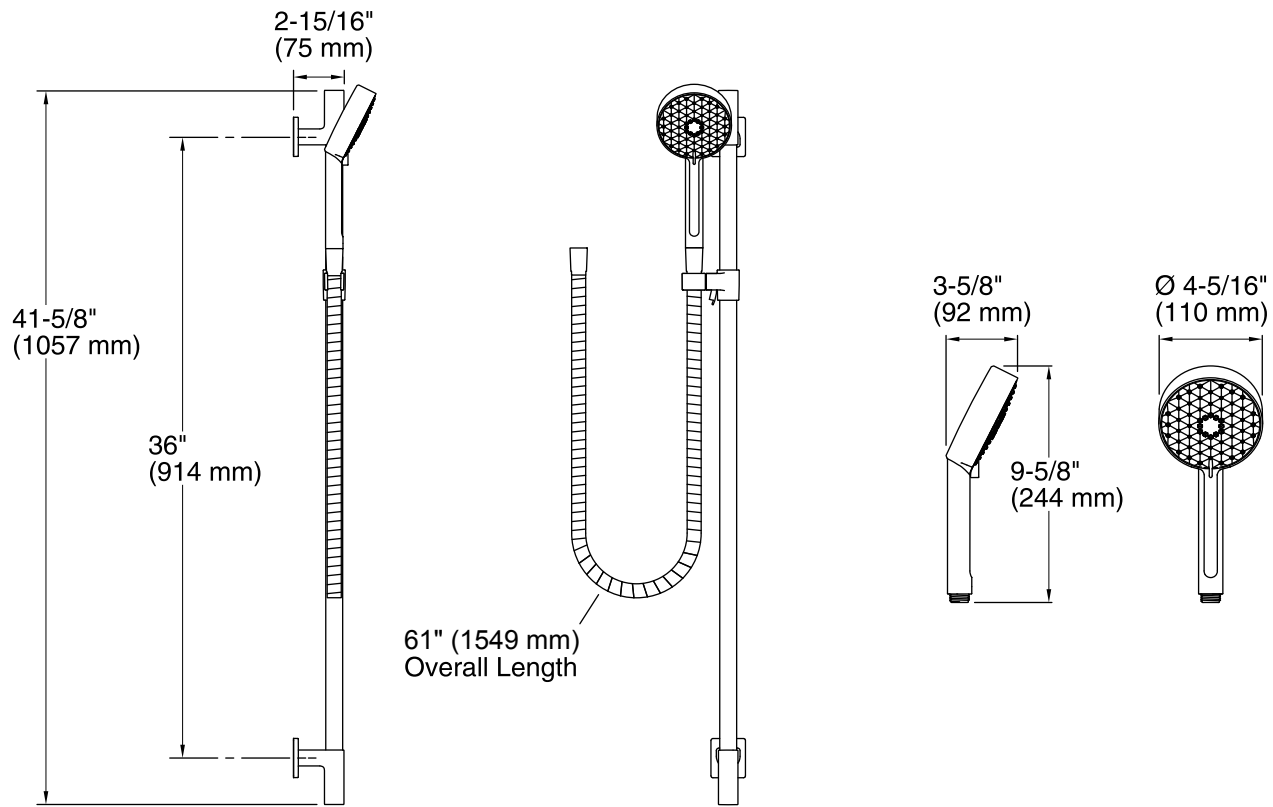

### Features

- The Awaken handshower features a contemporary design.
- Three spray functions and ADA non-positive shut off.
- Thumb tab allows for a smooth transition between sprays.
- MasterClean™ sprayface is easy to clean.
- 36-inch metal slidebar.
- Includes 60-inch MasterShower metal hose.

#### Color Code Description

	CP	Polished Chrome
	BN	Vibrant® Brushed Nickel

**Technical Information**

All product dimensions are nominal.

**Handshower:**

Rated maximum flow: 2 gal/min (7.6 l/min)

**Notes**

Install this product according to the installation guide.