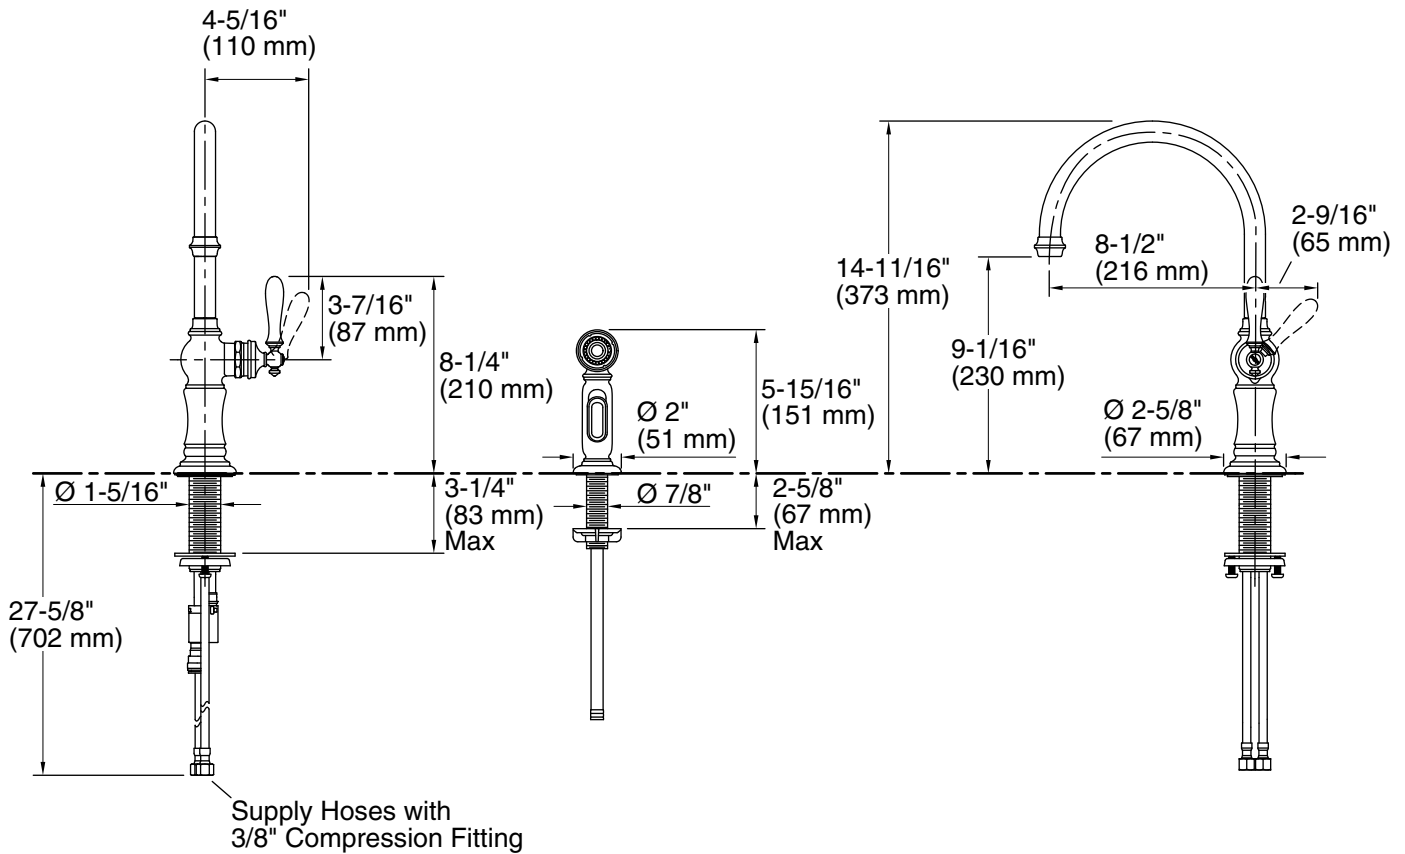

Installation

- For two-hole or four-hole installation (3-hole escutcheon available; sold separately, K-99272).

Adapters, Rough-in and Extension Kits

1012715 Range: 3-1/4" (83 mm) - 5-3/8" (137 mm)

1030920 Range: 2-5/8" (67 mm) - 3-3/4" (95 mm)

Technical Information

All product dimensions are nominal.

Faucet:

Flow rate: 1.5 gal/min (5.7 l/min)
Pressure: 60 psi (4.1 bar)

Spout:

Spout reach: 8-1/2" (216 mm)

Notes

Install this product according to the installation guide.