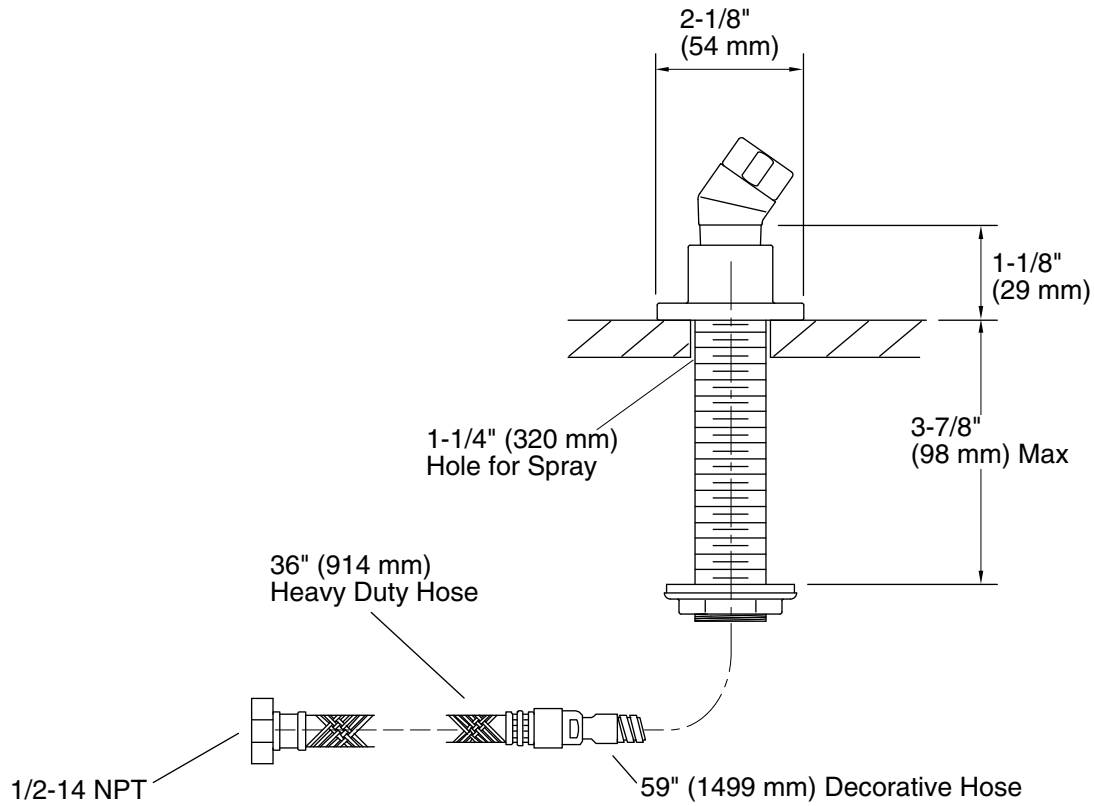

Features

- Includes Polished Chrome handshower hose.
- For use with a handshower (sold separately).
- Coordinates with Purist® and Stillness® faucets and accessories.

Material

- Brass construction.
- KOHLER finishes resist corrosion and tarnishing.

Installation

- Deck- or bath-mount.

Recommended Products/Accessories

K-23723 Faucet cleaner

Codes/Standards

ASME A112.18.1/CSA B125.1

KOHLER® Faucet Lifetime Limited Warranty

See website for detailed warranty information.

Technical Information

All product dimensions are nominal.

Notes

Install this product according to the installation guide.