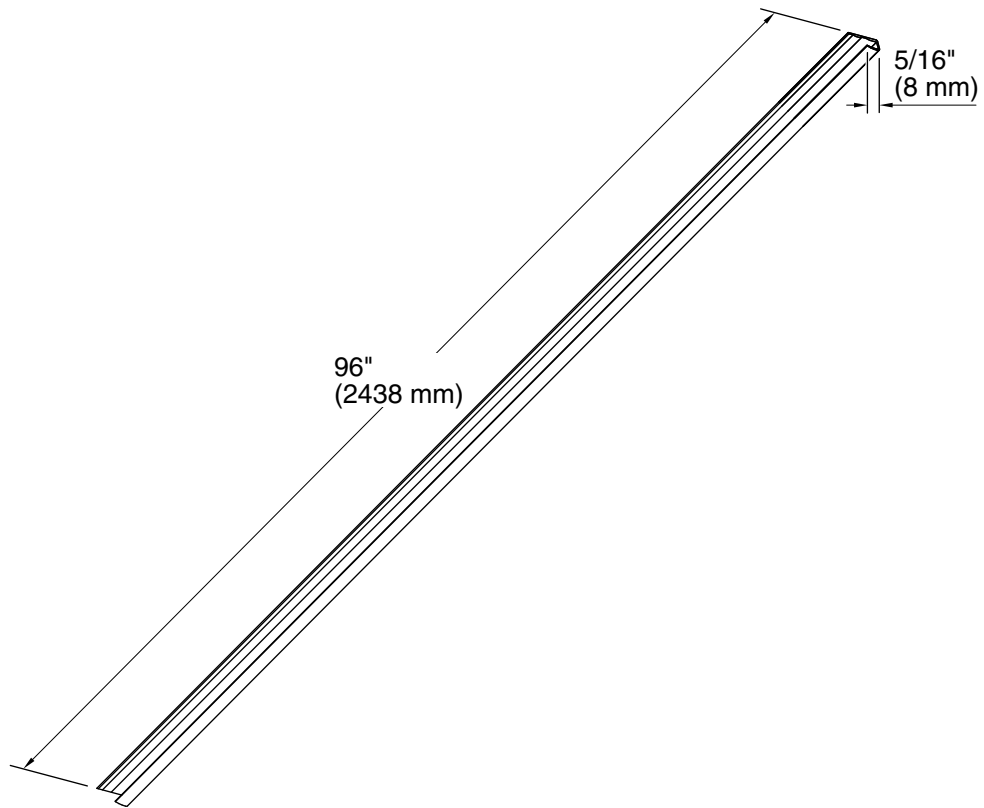

Features

- For use with KOHLER Choreograph wall panels.
- Package contains two 96" lengths.
- Aluminum construction.
- Height in-field trimmable.

Codes/Standards

None Applicable

KOHLER® Limited Warranty – Choreograph™ Walls and Accessories

Technical Information

All product dimensions are nominal.

Material: Aluminum

Notes

Install this product according to the installation guide.