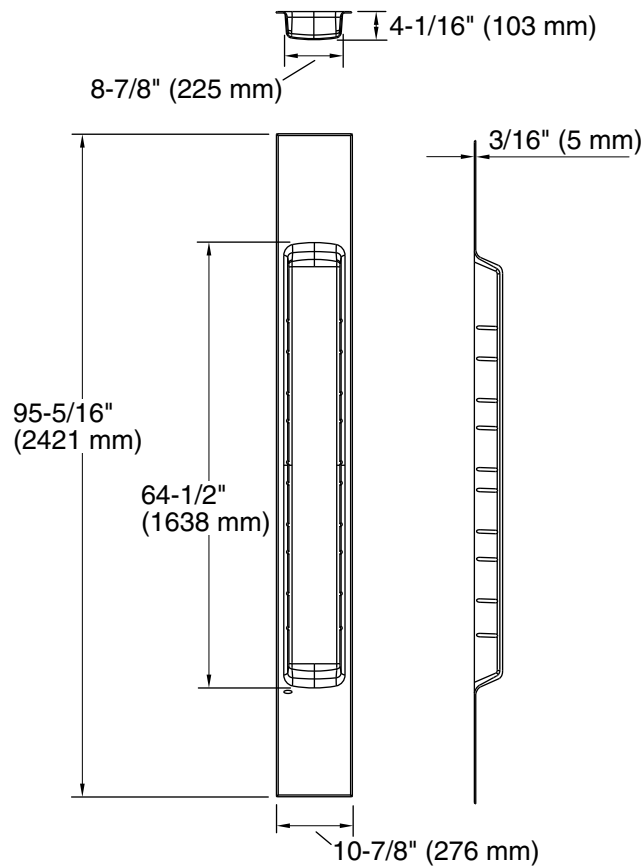

### Technical Information

All product dimensions are nominal.

Installation: Individual wall

Weight: 11.5 lbs (5.2 kg)