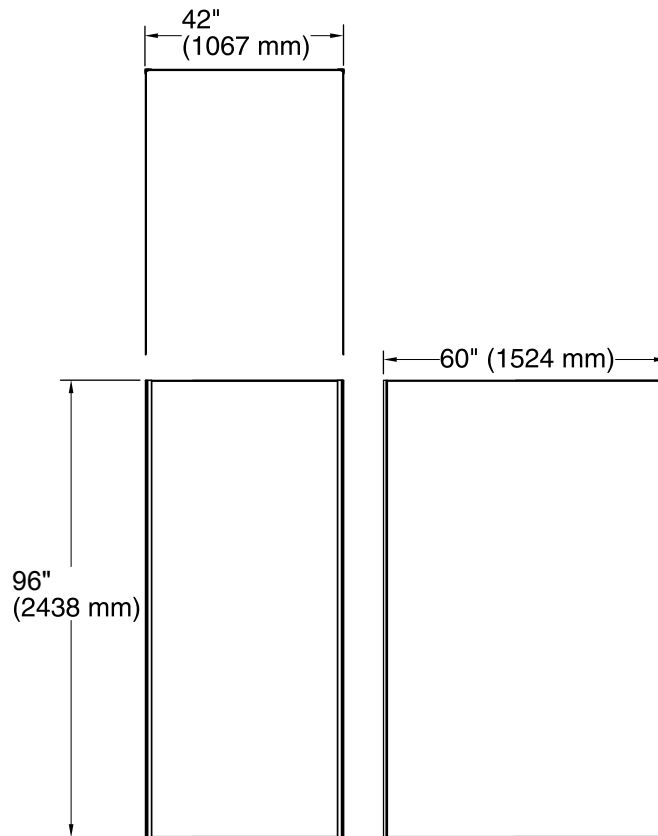

### Features

- Includes 60"x96" wall panel, (2) 42"x96" wall panels, and (2) color-matched corner joints.

### Components

Product includes:

- K-97604 60"x96" Wall Panel
- K-97602 42"x96" Wall Panel
- K-97602 42"x96" Wall Panel
- K-97635 96" Corner Joint

## Technical Information

All product dimensions are nominal.

Installation: 3-Wall Alcove