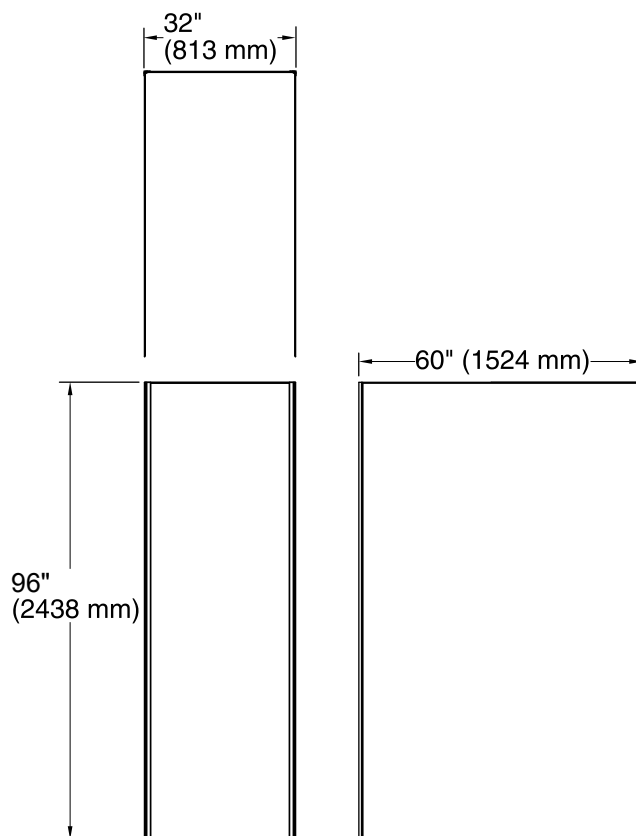

Features

- Includes 60"x96" wall panel, (2) 32"x96" wall panels, and (2) color-matched corner joints.

Material

- Walls made from Serica™ composite material.
- Durable, non-porous, 0.2" thick compression-molded walls that are easy to clean and resist chipping and cracking.

Installation

- Trimmable to customize size and installation.

Recommended Accessories

- K-97621 7" Floating Shelf
- K-97622 14" Floating Shelf
- K-97623 21" Floating Shelf
- K-97624 Shower Hook
- K-97625 24" Shower Barre
- K-97626 36" Shower Barre
- K-97627 40" Shower Barre
- K-97628 54" Shower Barre
- K-97629 Teak Barre Shelf
- K-97630 9" Shower Locker
- K-97631 14" Shower Locker
- K-97632 Freestanding Shower Stool

Components

Product includes:

- K-97604 60"x96" Wall Panel
- K-97600 32"x96" Wall Panel
- K-97600 32"x96" Wall Panel
- K-97635 96" Corner Joint

Codes/Standards

- ASTM E162
- ASTM E662
- Greenguard UL 2818 - Gold

Technical Information

All product dimensions are nominal.

Installation: 3-Wall Alcove

Notes

Measure your actual product for rough-in details.

Install this product according to the installation instructions.