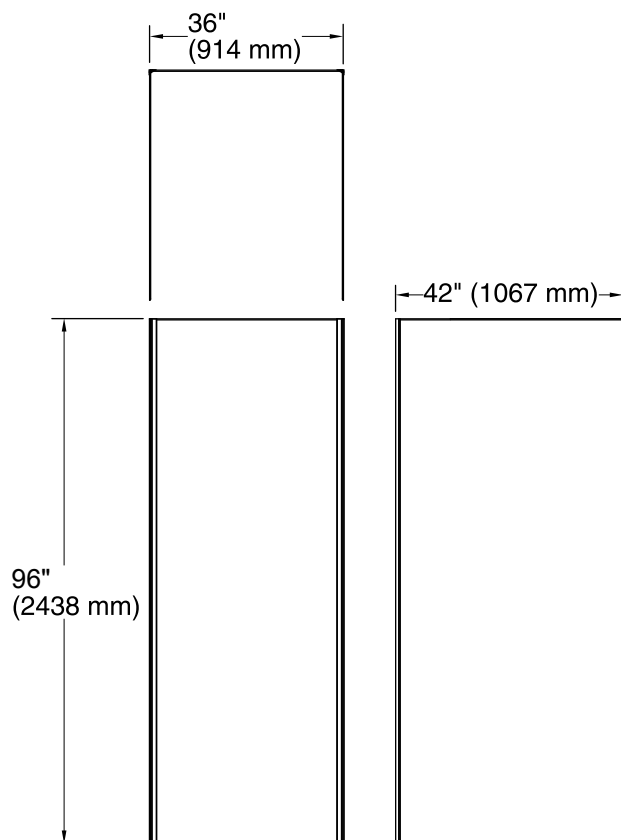

Features

- Includes 42"x96" wall panels, (2) 36"x96" wall panel, and (2) color-matched corner joints.

Material

- Durable, non-porous, 0.2" thick compression-molded walls that are easy to clean and resist chipping and cracking.
- Walls made from Serica™ composite material.

Installation

- Trimmable to customize size and installation.

Recommended Accessories

- K-97621 7" Floating Shelf
- K-97622 14" Floating Shelf
- K-97623 21" Floating Shelf
- K-97624 Shower Hook
- K-97625 24" Shower Barre
- K-97626 36" Shower Barre
- K-97627 40" Shower Barre
- K-97628 54" Shower Barre
- K-97629 Teak Barre Shelf
- K-97630 9" Shower Locker
- K-97631 14" Shower Locker
- K-97632 Freestanding Shower Stool

Components

Product includes:

- K-97602 42"x96" Wall Panel
- K-97601 36"x96" Wall Panel
- K-97601 36"x96" Wall Panel
- K-97635 96" Corner Joint

Codes/Standards

ASTM E162
ASTM E662
Greenguard UL 2818 - Gold

Technical Information

All product dimensions are nominal.
Installation: 3-Wall Alcove

Notes

Measure your actual product for rough-in details.

Install this product according to the installation instructions.