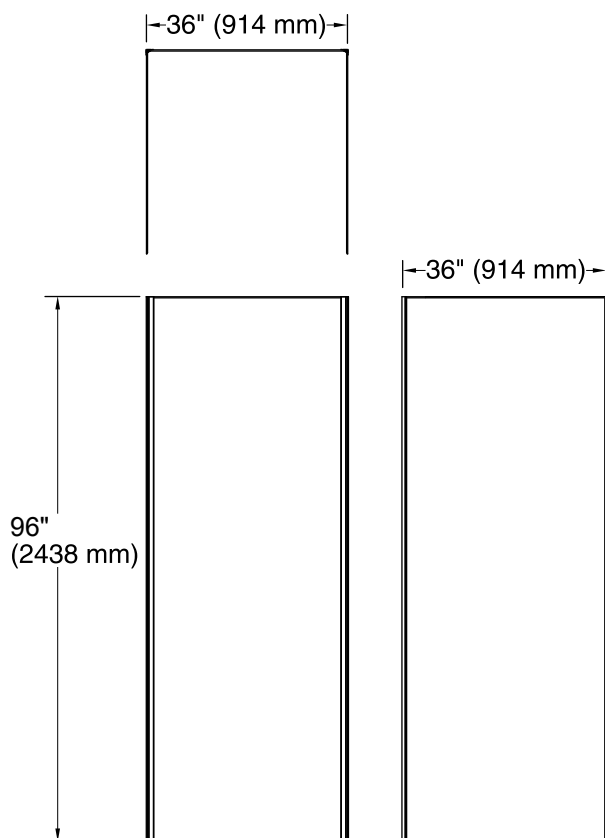

Technical Information

All product dimensions are nominal.

Installation: 3-Wall Alcove

Notes

Measure your actual product for rough-in details.

Install this product according to the installation instructions.

Use non-solvent based construction adhesive. For installation over tile, use 100% silicone sealant.

Corner joints (optional) allow for 3/8" (10 mm) adjustment for out-of-plumb conditions or uneven cuts.

If installing accessories, install 2x4 backing for handrails, shelves, and shower hooks and 2x10 backing for the flip down seat.