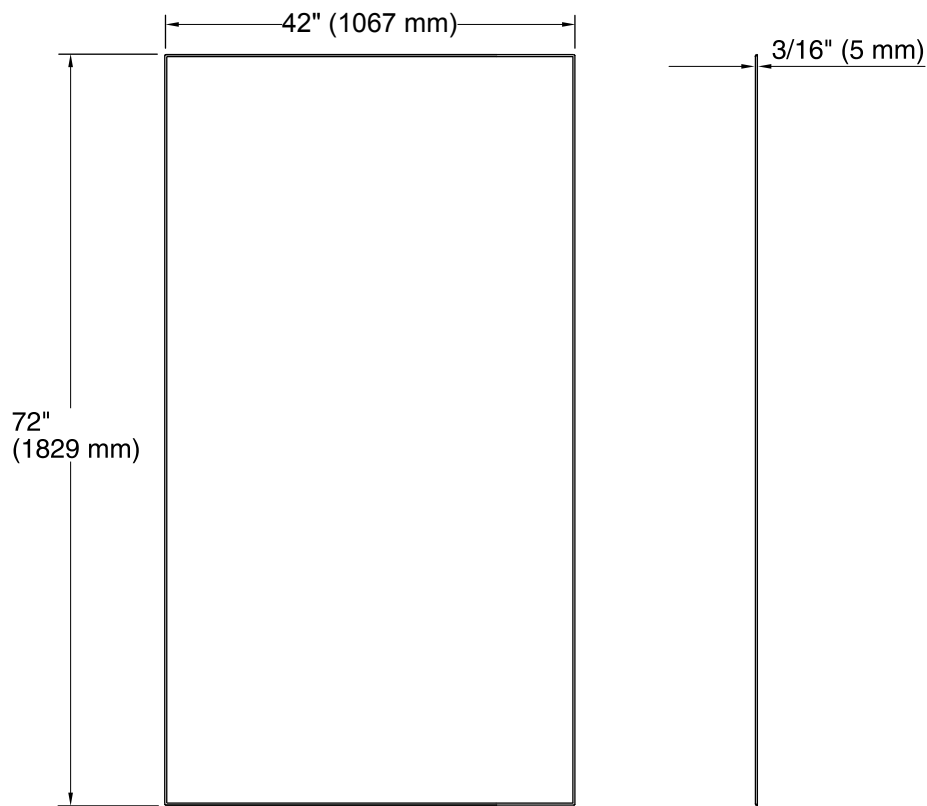

Material

- Made from Serica™ composite material.
- Durable, non-porous, 0.2" thick compression-molded wall that is easy to clean and resists chipping and cracking.

Installation

- Trimmable to customize size and installation.

Recommended Accessories

- K-97621 7" Floating Shelf
- K-97622 14" Floating Shelf
- K-97623 21" Floating Shelf
- K-97624 Shower Hook
- K-97625 24" Shower Barre
- K-97626 36" Shower Barre
- K-97627 40" Shower Barre
- K-97628 54" Shower Barre
- K-97629 Teak Barre Shelf
- K-97630 9" Shower Locker
- K-97631 14" Shower Locker
- K-97632 Freestanding Shower Stool

Technical Information

All product dimensions are nominal.

Installation: Individual Wall

Notes

Measure your actual product for rough-in details.

Install this product according to the installation instructions.