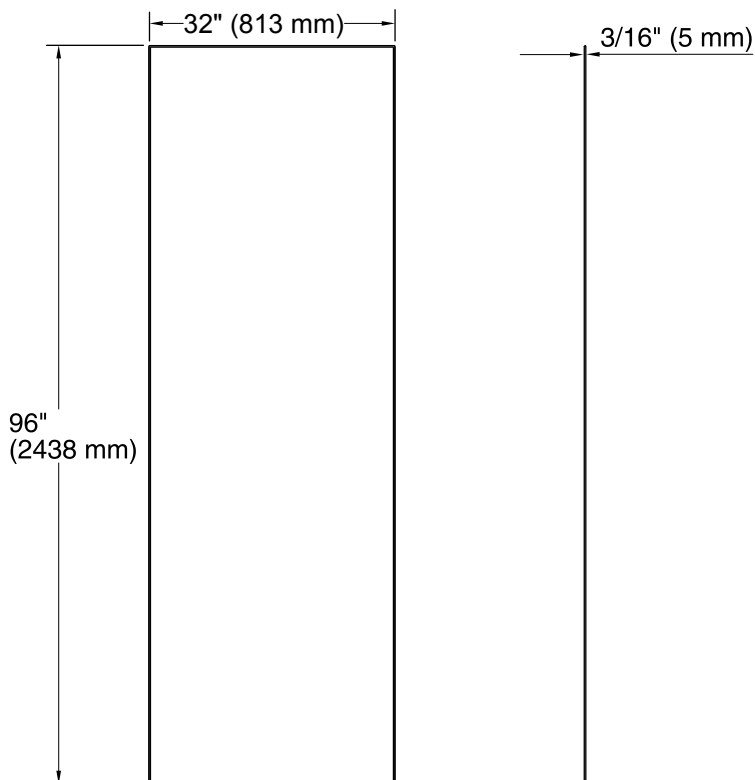

Material

- Made from Serica™ composite material.
- Durable, non-porous, 0.2" thick compression-molded wall that is easy to clean and resists chipping and cracking.

Installation

- Trimmable to customize size and installation.

Recommended Accessories

- K-97621 7" Floating Shelf
- K-97622 14" Floating Shelf
- K-97623 21" Floating Shelf
- K-97624 Shower Hook
- K-97625 24" Shower Barre
- K-97626 36" Shower Barre
- K-97627 40" Shower Barre
- K-97628 54" Shower Barre
- K-97629 Teak Barre Shelf
- K-97630 9" Shower Locker
- K-97631 14" Shower Locker
- K-97632 Freestanding Shower Stool

Technical Information

All product dimensions are nominal.

Installation: Individual Wall

Notes

Measure your actual product for rough-in details.

Install this product according to the installation instructions.