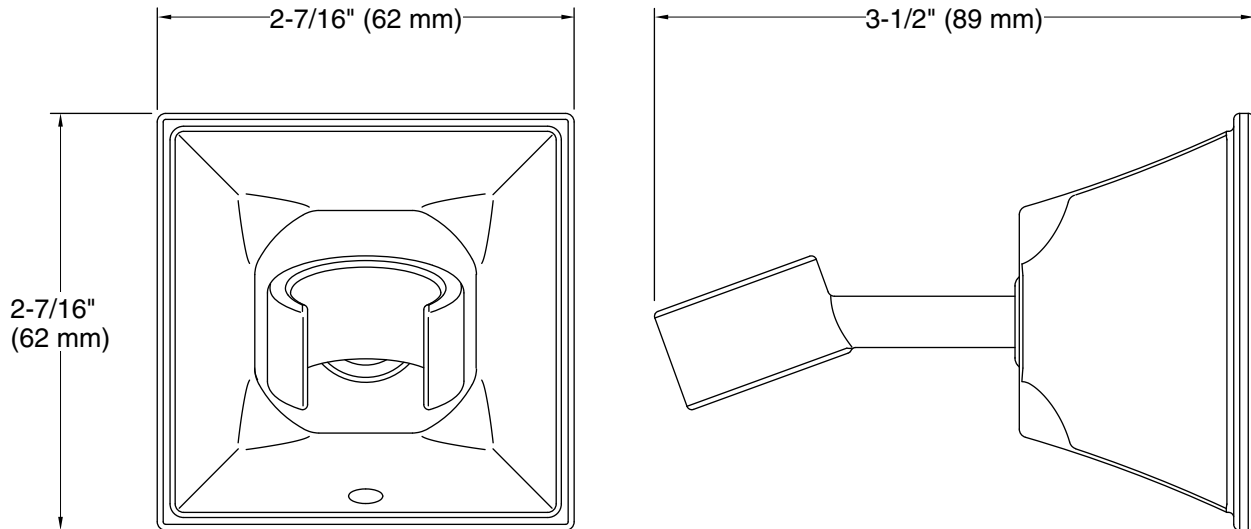

Technical Information

All product dimensions are nominal.

Material: Brass

Notes

Install this product according to the installation guide.