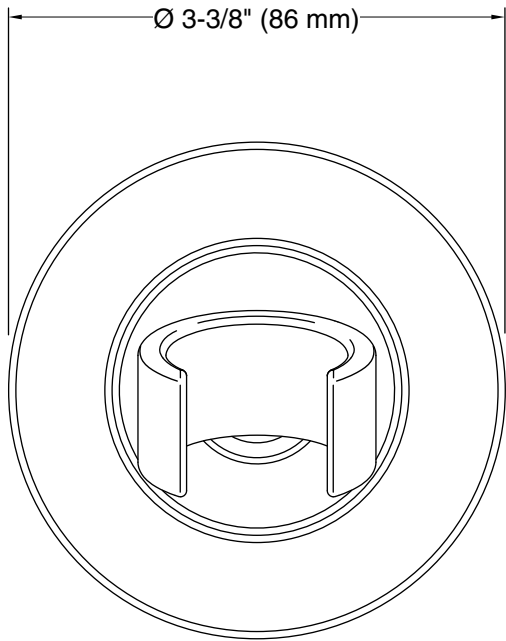

Features

- Bracket pivots and rotates to position handshower at desired angle.
- Coordinates with Purist and Stillness faucets and accessories.

Material

- Brass construction.
- KOHLER finishes resist corrosion and tarnishing.

Technical Information

All product dimensions are nominal.

Material: Brass

Notes

Install this product according to the installation guide.