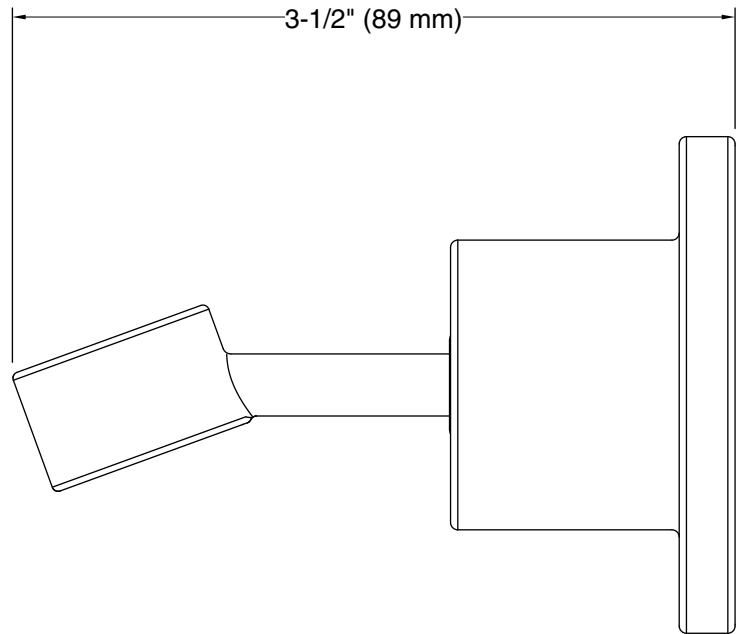

Features

- Bracket pivots and rotates to position handshower at desired angle.
- Coordinates with Purist and Stillness faucets and accessories.

Material

- Brass construction.
- KOHLER finishes resist corrosion and tarnishing.

Technical Information

All product dimensions are nominal.

Material: Brass

Notes

Install this product according to the installation guide.