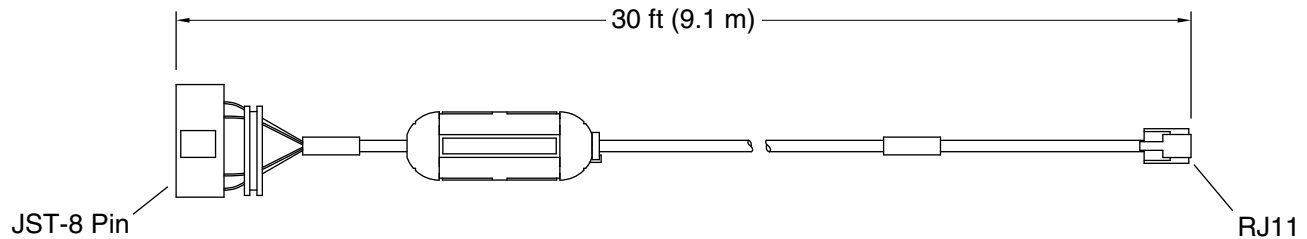

Technical Information

All product dimensions are nominal.

Notes

Install this product according to the installation guide.