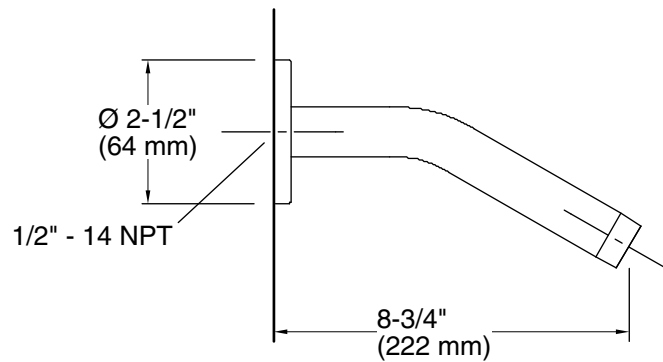

Features

- 1/2" NPT connection.
- 8-3/4" (222 mm) long.

Material

- Brass construction.

ADA CSA B651

Codes/Standards

ASME A112.18.1/CSA B125.1
ADA
ICC/ANSI A117.1
CSA B651

KOHLER® Faucet Lifetime Limited Warranty

Technical Information

All product dimensions are nominal.

Notes

Install this product according to the installation guide.

ADA, CSA B651 compliant when installed to the specific requirements of these regulations.