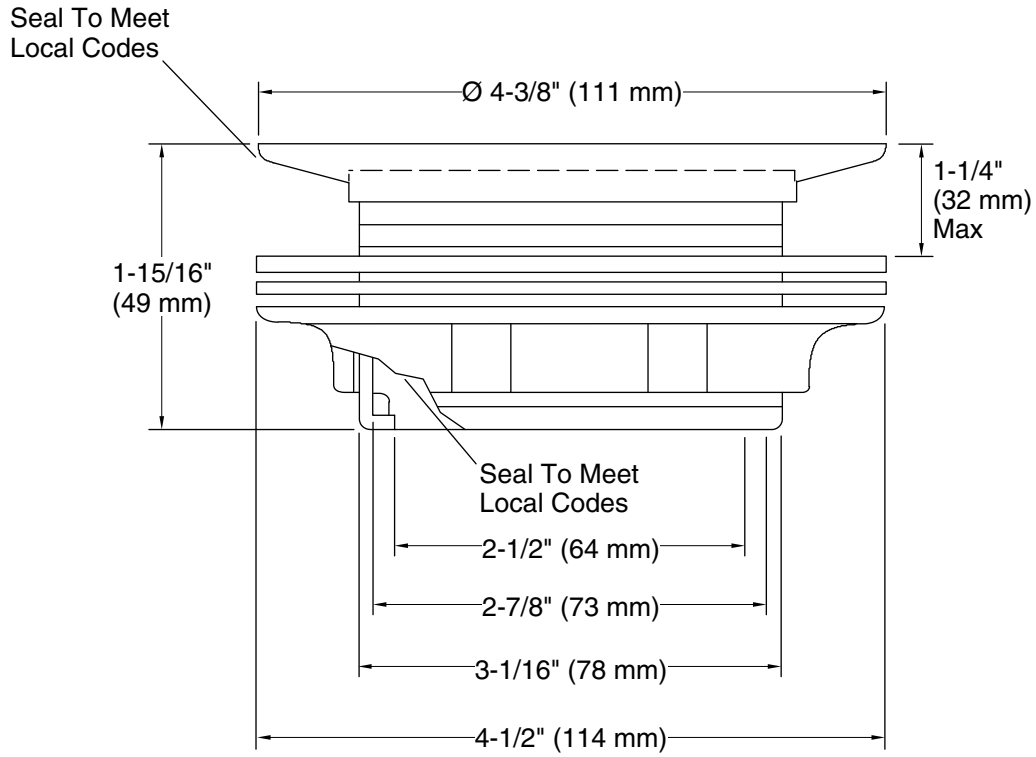

Features

- Round, perforated strainer shower drain.
- For use with 2" metal or plastic pipe, includes 2" plastic pipe gasket/bushing.
- For acrylic, fiberglass, Cast Iron or Vikrell shower receptors.

Material

Technical Information

All product dimensions are nominal.

Notes

Install this product according to the installation guide.