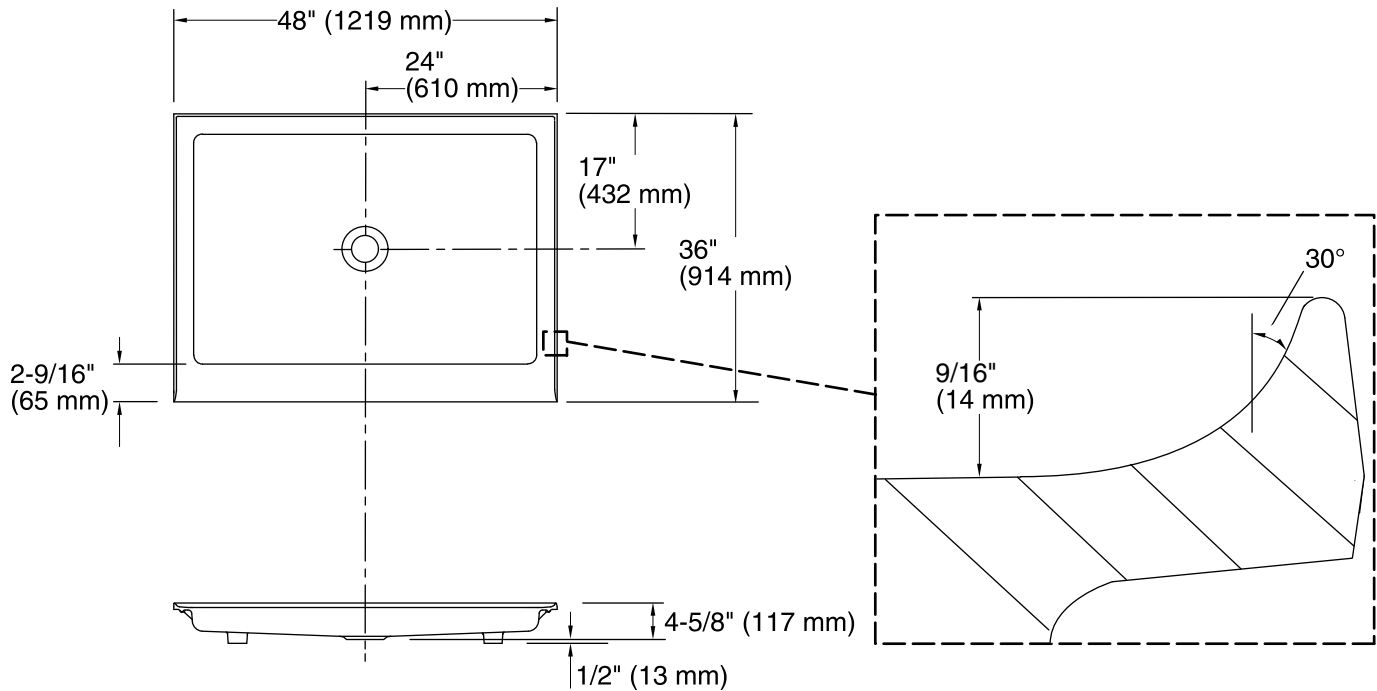

Features

- Integral flange.
- Center drain.
- Textured bottom surface.
- Low threshold shower base.
- One-piece construction.
- Coordinates with other products in the Purist collection.
- Coordinates with Choreograph™ walls.

Technical Information

All product dimensions are nominal.

| | |
|------------------------|--|
| Installation: | Drop-in |
| Drain location: | Center |
| Drain hole diameter: | 3-3/8" (86 mm) |
| Weight: | 175 lbs (79.4 kg) |
| Minimum floor load: | 20 lbs/ft ² (97.6 kg/m ²) |
| Minimum flat for door: | 0" (0 mm) |

Notes

Measure your actual product for rough-in details.

Install this product according to the installation instructions.

The dimensions are applicable for this product only and should not be used to fabricate substitute bases for shower enclosures.