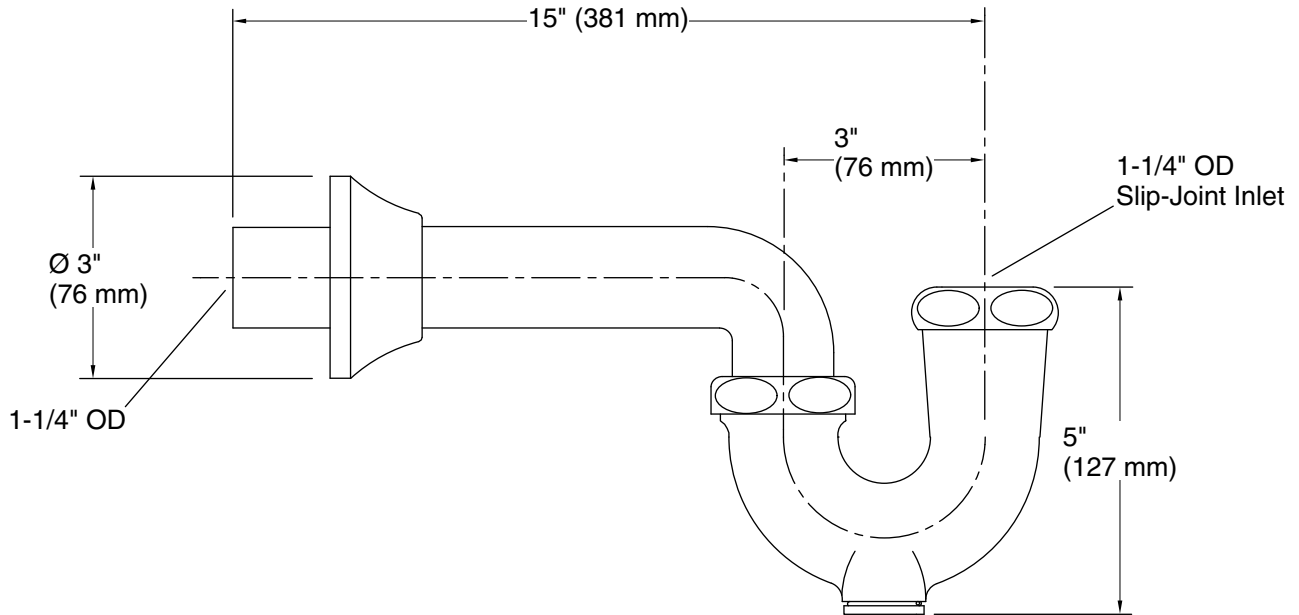

Features

- Adjustable rotation on outlet extension tube.
- Slip-fit inlet.
- Cleanout plug.
- Flange.

Material

- Brass.

Installation

- Intended for console table installations.

Recommended Products/Accessories

Technical Information

All product dimensions are nominal.

Notes

Install this product according to the installation guide.