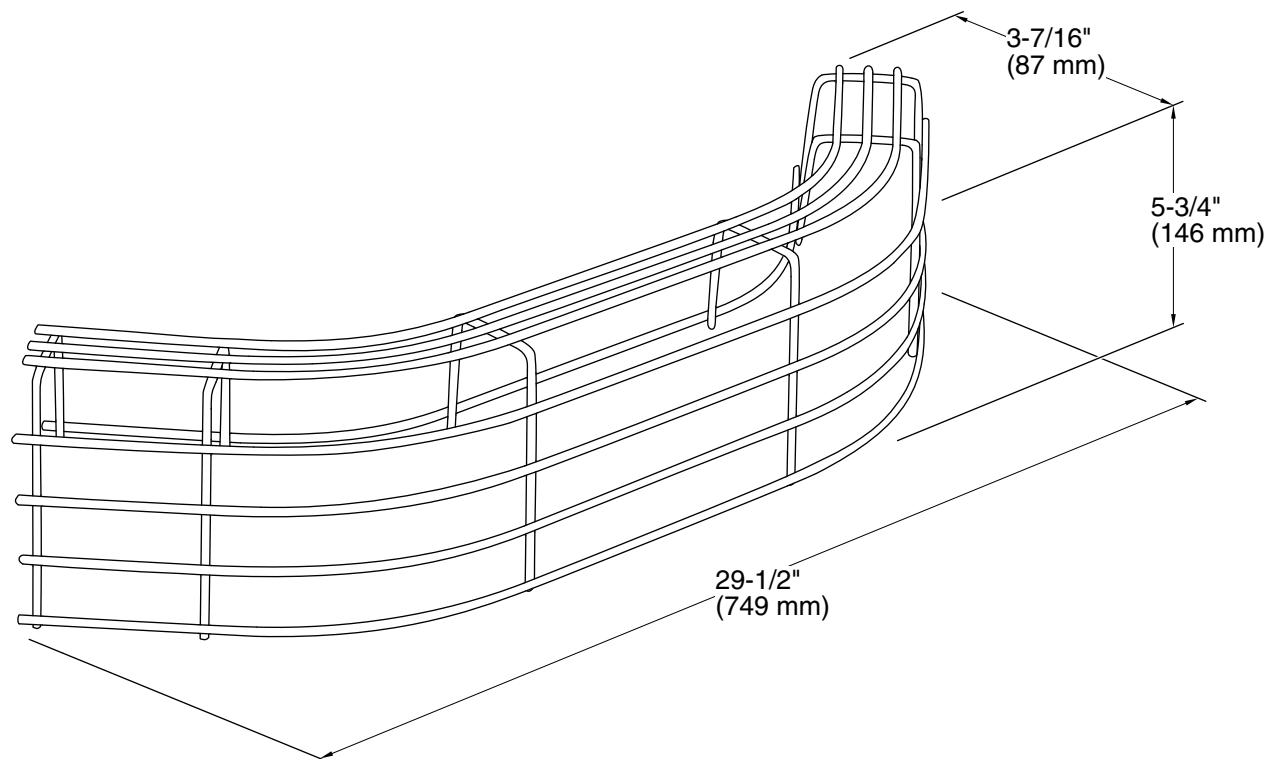

KOHLER®

Whitby™
Sink Rim Guard
K-8940

Features

- Durable coated wire construction.
- For use with the K-6710 Whitby service sink.

Codes/Standards

None Applicable

KOHLER® One-Year Limited Warranty

See website for detailed warranty information.

THE BOLD LOOK
OF **KOHLER®**

Technical Information

All product dimensions are nominal.

Material: Stainless Steel