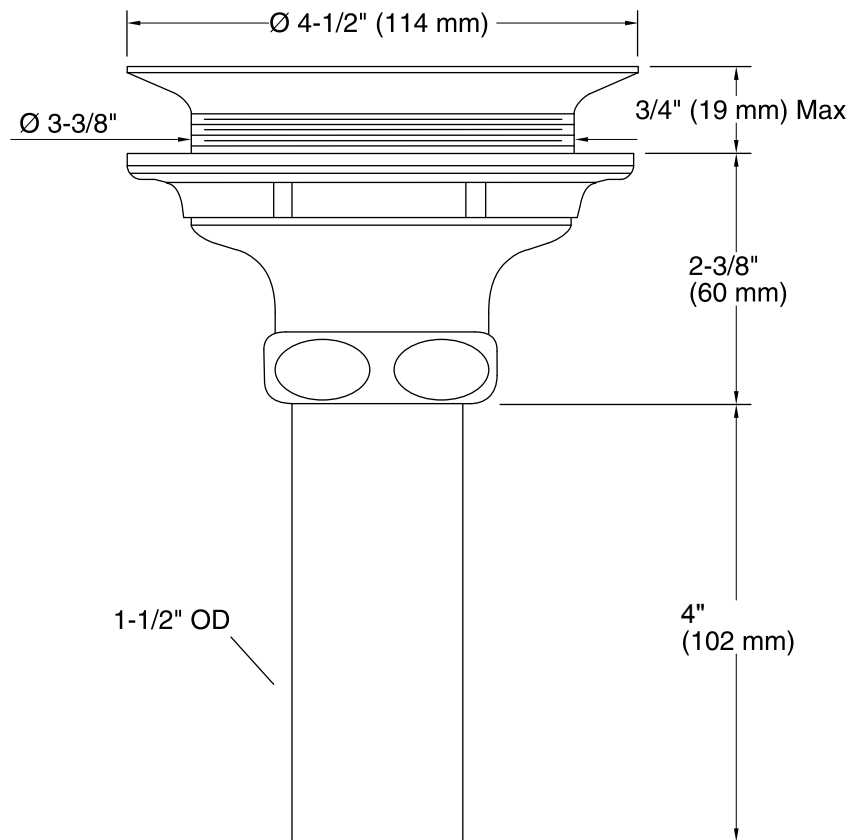

Features

- Solid-brass construction.
- Quick-locking installation system.
- For sink installations with 3-1/2" or 4" outlet.
- 1-1/2" diameter connection and brass 4" tailpiece.

Required Accessories

K-8803 Manual Sink Basket Strainer

Technical Information

All product dimensions are nominal.

Notes

Install this product according to the installation guide.