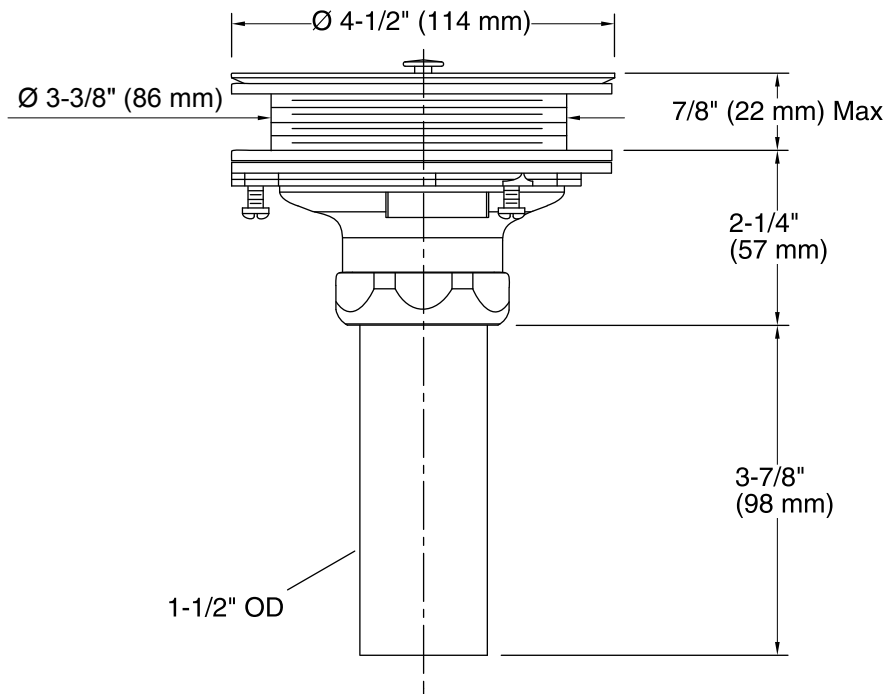

### Features

- Brass construction.
- For sink installations with 3-1/2" (89 mm) or 4" (102 mm) outlet.
- Removable basket strainer with open/close stopper.
- Tailpiece included.

**Technical Information**

All product dimensions are nominal.

**Notes**

Install this product according to the installation guide.