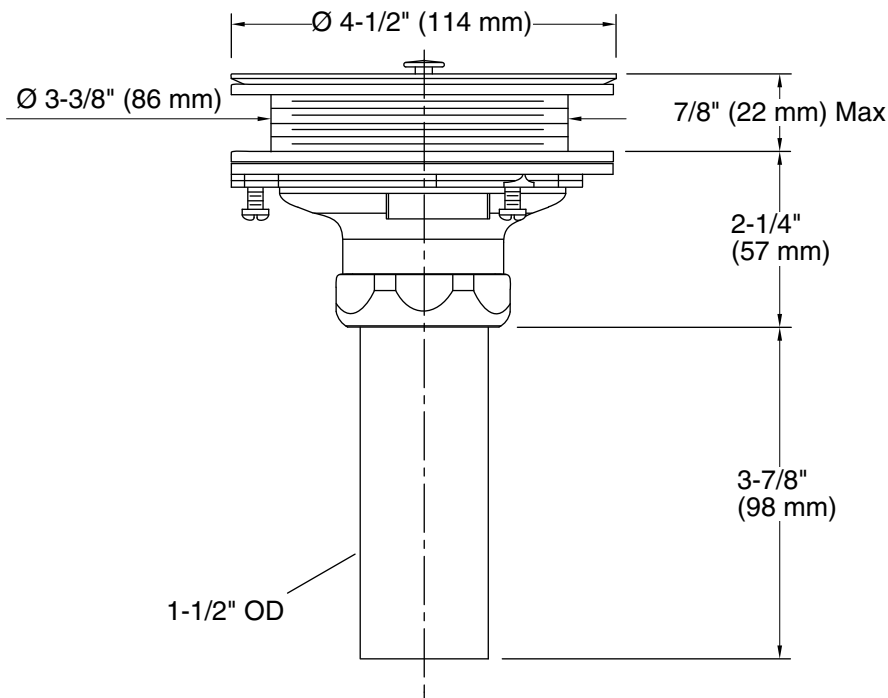

### Features

- Brass construction.
- For sink installations with 3-1/2" (89 mm) or 4" (102 mm) outlet.
- Removable basket strainer with open/close stopper.
- Tailpiece included.

**Technical Information**

All product dimensions are nominal.

**Notes**

Install this product according to the installation guide.