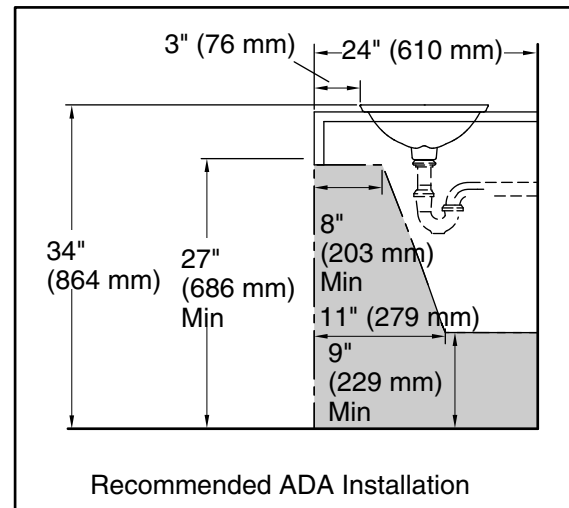

Carillon® Rectangle Wading Pool®

Vessel bathroom sink

K-7799

Features

- Rectangular basin with subtle lift at edges.
- Wading pool design accommodates a wide variety of faucets.

Material

- Vitreous china.

Installation

- No faucet holes; requires wall- or counter-mount faucet.
- Vessel.

Recommended Products/Accessories

- K-23726 Drain treatment
- K-23725 Cast iron cleaner

ADA

CSA B651

Codes/Standards

ASME A112.19.2/CSA B45.1
ADA
ICC/ANSI A117.1
CSA B651

THE BOLD LOOK
OF **KOHLER**®

Technical Information

All product dimensions are nominal.

Bowl configuration: Single

Installation: Drop-in, Vessel

Bowl area (Only):

- Length: 21-1/8" (536 mm)
- Width: 14-9/16" (370 mm)
- Bowl depth: 4-1/8" (105 mm)
- Water depth: 4-1/8" (105 mm)