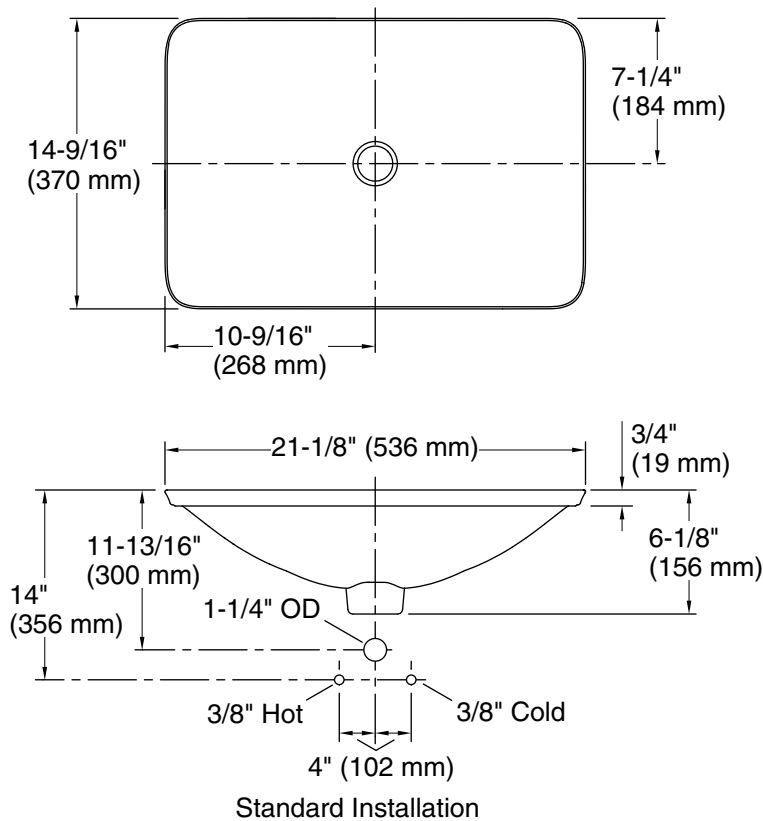

Carillon® Rectangle Wading Pool®

Vessel bathroom sink

K-7799

Features

- Rectangular basin with subtle lift at edges.
- Wading pool design accommodates a wide variety of faucets.

Material

- Vitreous china.

Installation

THE BOLD LOOK
OF **KOHLER**®

Technical Information

All product dimensions are nominal.

Bowl configuration: Single

Installation: Drop-in, Vessel

Bowl area (Only):

- Length: 21-1/8" (536 mm)
- Width: 14-9/16" (370 mm)
- Bowl depth: 4-1/8" (105 mm)
- Water depth: 4-1/8" (105 mm)