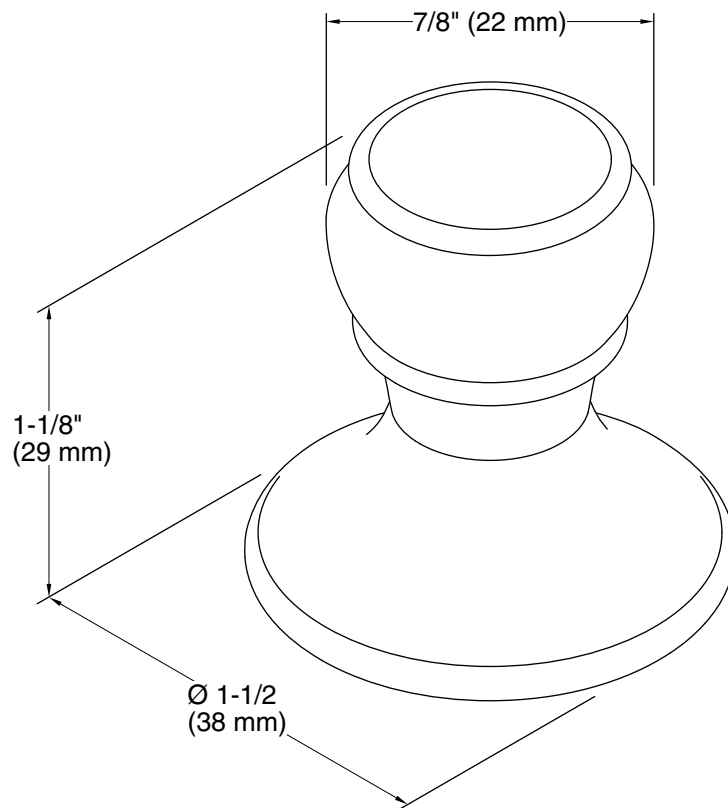

Features

- Knob handle lifts for flushing action.
- Solid-brass construction for durability.
- KOHLER finishes resist corrosion and tarnish.
- For use with the K-3826 Portrait one-piece toilet.

Codes/Standards

Technical Information

All product dimensions are nominal.

Material: Brass