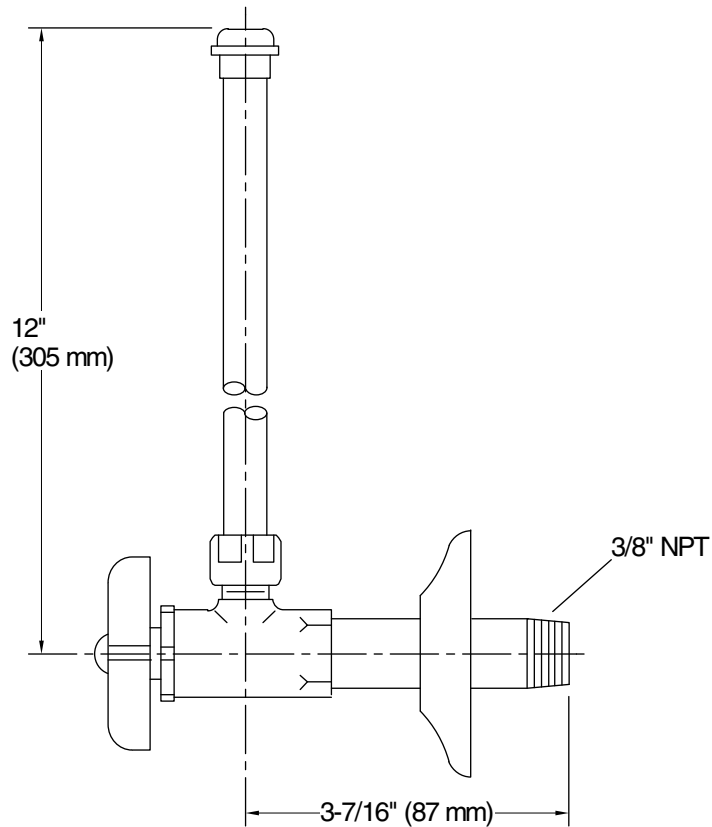

KOHLER® Faucets

Angle Supply with Stop (pair) K-7605-P

Features

- Compression valves.
- Pair of angle supplies with stop.
- Annealed vertical tube with union connection.
- 3/8 NPT connection with flange.
- Four-arm handle stop.

Technical Information

All product dimensions are nominal.

Notes

Install this product according to the installation guide.