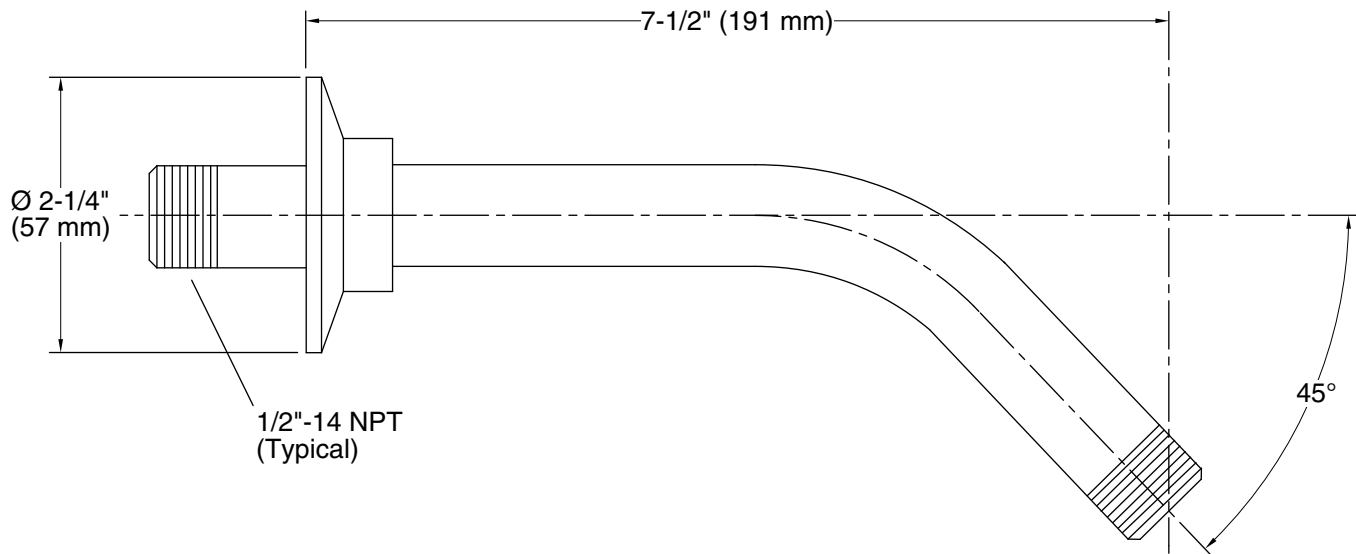

### Features

- Metal construction.
- 1/2" -14 NPT thread both ends.
- Wall-mount flange.

### Technical Information

All product dimensions are nominal.

Material: Metal