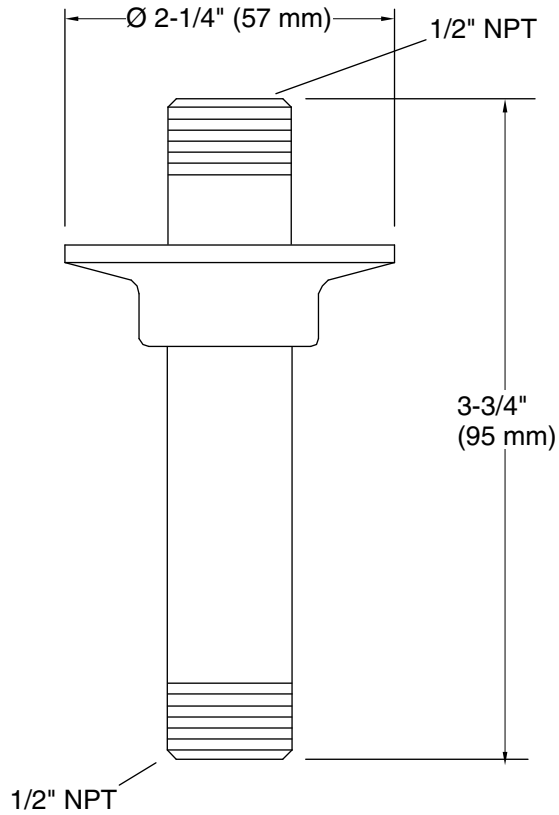

Features

- 1/2" NPT connections.
- Includes flange.
- 3" (76 mm) straight shower arm.

Material

- Brass construction.
- KOHLER finishes resist corrosion and tarnishing.

Installation

- Ceiling-mount

Codes/Standards

Technical Information

All product dimensions are nominal.

Notes

Install this product according to the installation instructions.