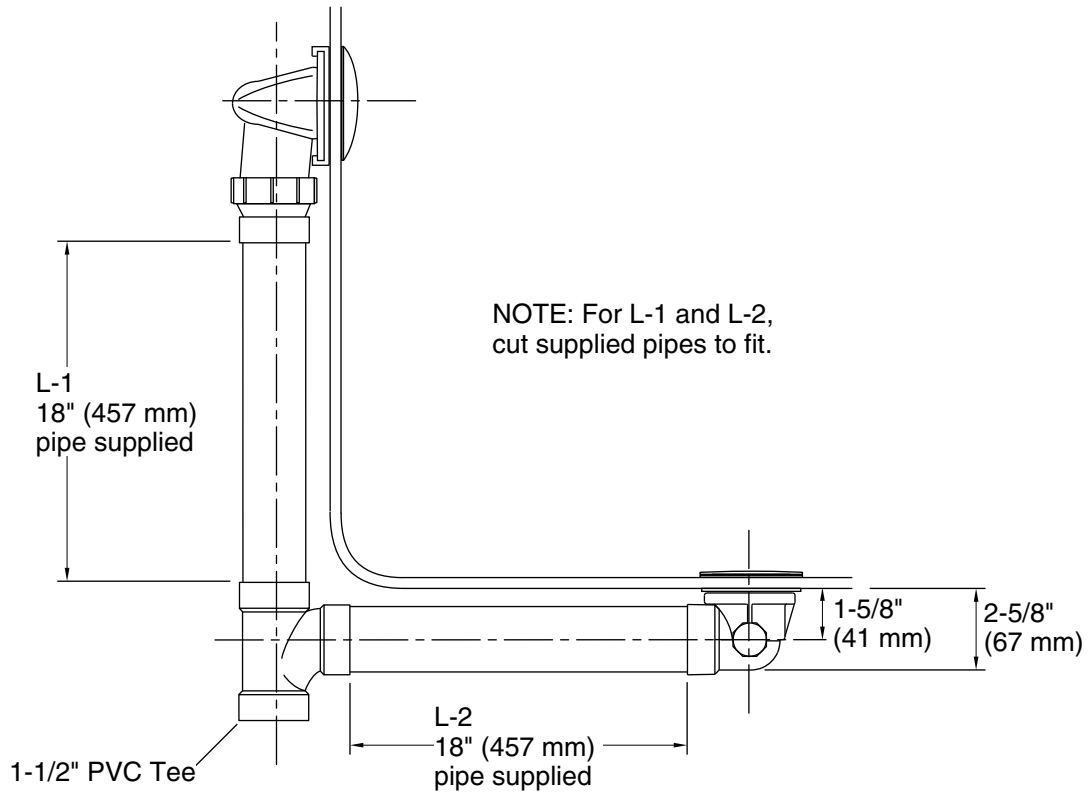

Features

- No internal linkages, reducing the chance of clogs in the overflow pipe.
- Ball-joint construction for easy installation.
- Includes toe-activated closing, and PVC tee and pipe.
- For use with Elevance™, Archer™, Underscore®, Rêve™, and Parity™ baths and whirlpools.

Material

- Schedule 40 PVC with metal overflow cover.
- KOHLER finishes resist corrosion and tarnishing.

Installation

- Above- or through-floor installation.

Recommended Products/Accessories

K-23726 Drain treatment
K-23723 Faucet cleaner

Technical Information

All product dimensions are nominal.