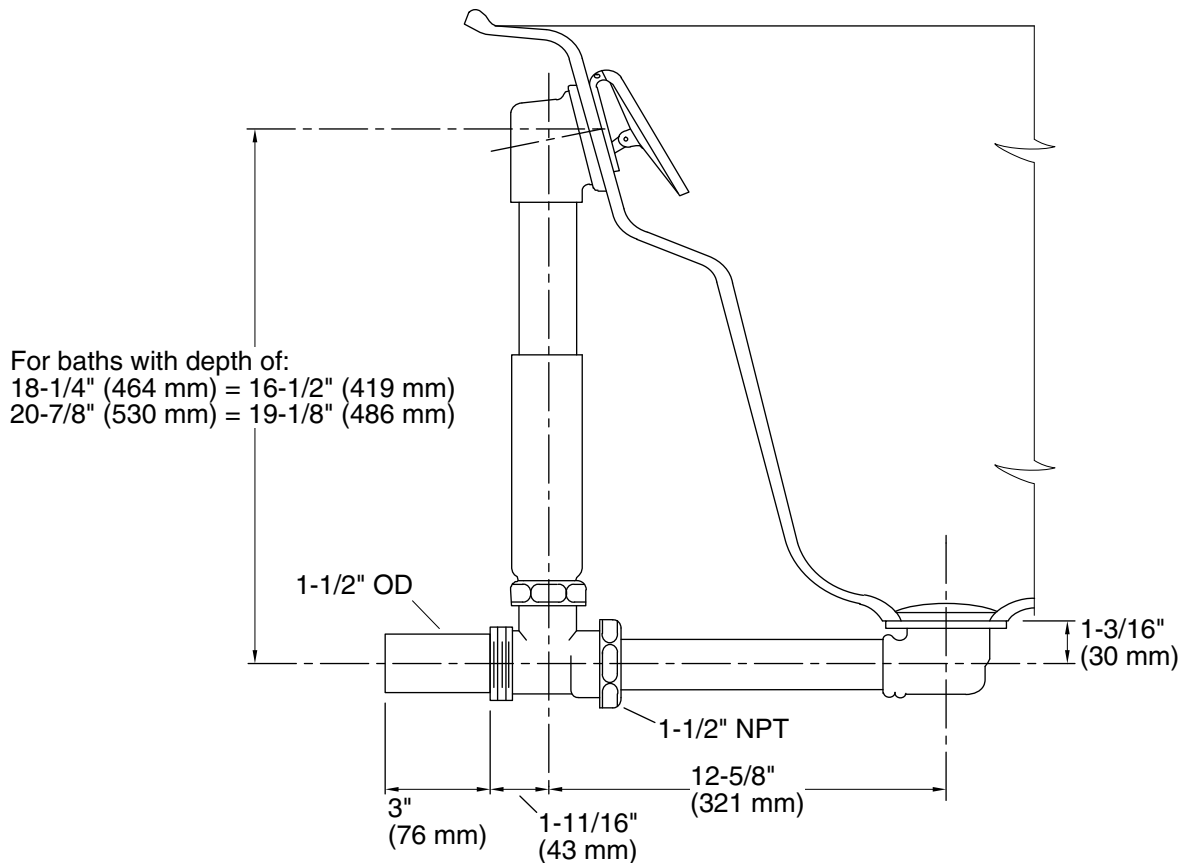

Features

- 17-gauge brass construction.
- Brass tailpiece.
- 1-1/2" NPT connection.
- Supports both above- and through-the-floor installations.
- For use with Tea-for-Two® 5- and 6-foot baths, BubbleMassage™ air baths, and whirlpools.

Technical Information

All product dimensions are nominal.

Notes

Install this product according to the installation guide.

ADA compliant when installed to the specific requirements of these regulations.