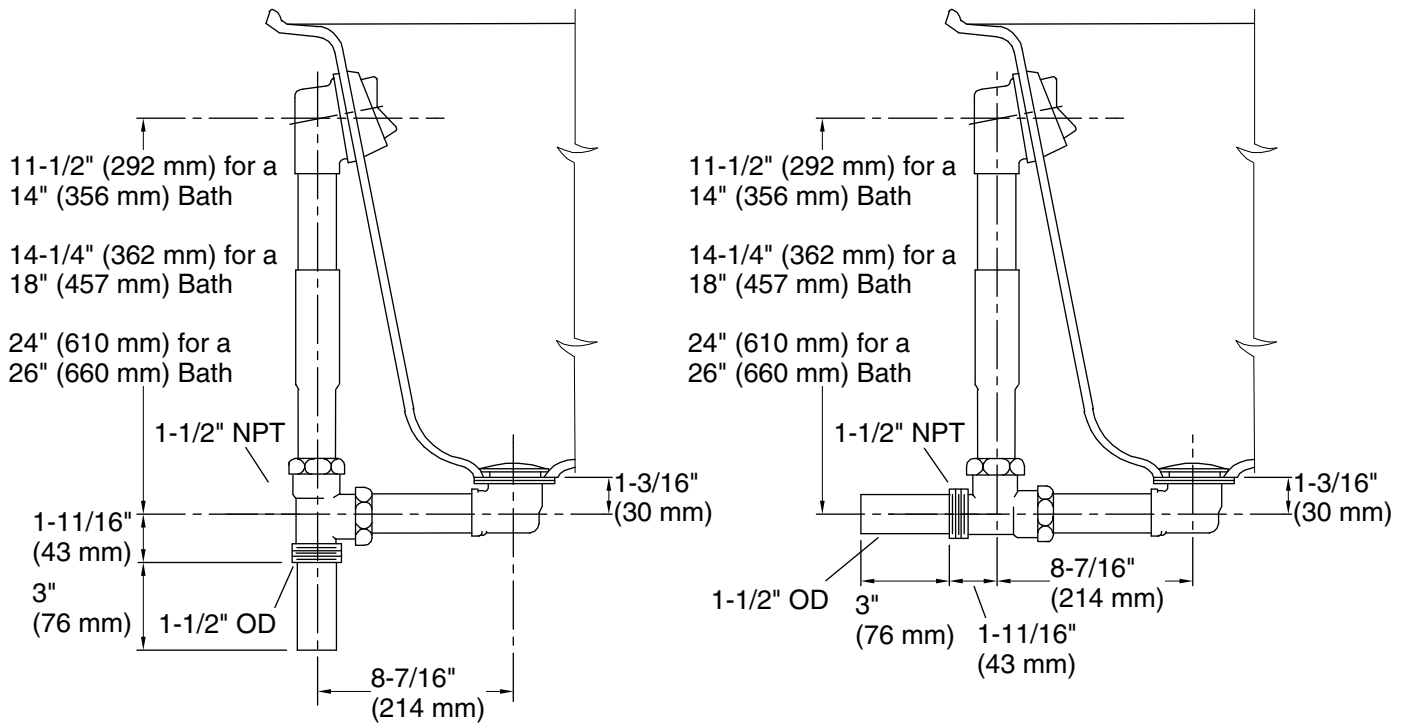

Features

- Adjustable trip lever pop-up drain.
- 1-1/2" (38 mm) connection.
- 8-3/4" (222 mm) x 3-11/16" (940 mm) x 20-7/8" (530 mm)

Material

- 17-gauge brass construction.
- Brass tailpiece.

Installation

- Above- or through-floor installation.

Recommended Products/Accessories

K-23726 Drain treatment
K-23723 Faucet cleaner

Codes/Standards

ASME A112.18.2/CSA B125.2

KOHLER® One-Year Limited Warranty

See website for detailed warranty information.

Technical Information

All product dimensions are nominal.

Notes

Measure your actual product for roughing-in details.

Install this product according to the installation guide.