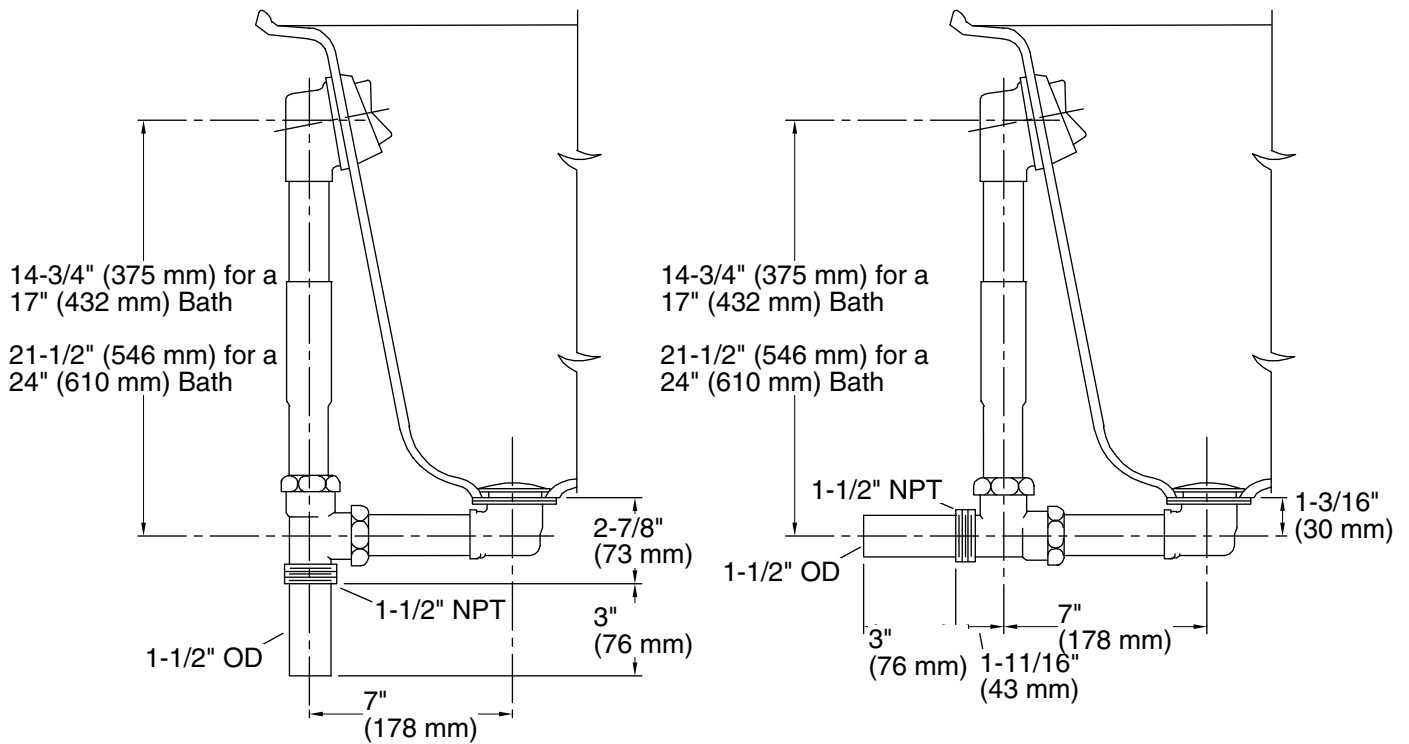

Features

- Adjustable trip lever pop-up drain.
- For 17" (432 mm) - 24" (610 mm) deep baths.
- 1-1/2" connection.

Material

- 17-gauge brass construction.
- Brass tailpiece.

Installation

- Above- or through-floor installation.

Through-the-Floor

Above-the-Floor

Technical Information

All product dimensions are nominal.

Notes

Install this product according to the installation guide.