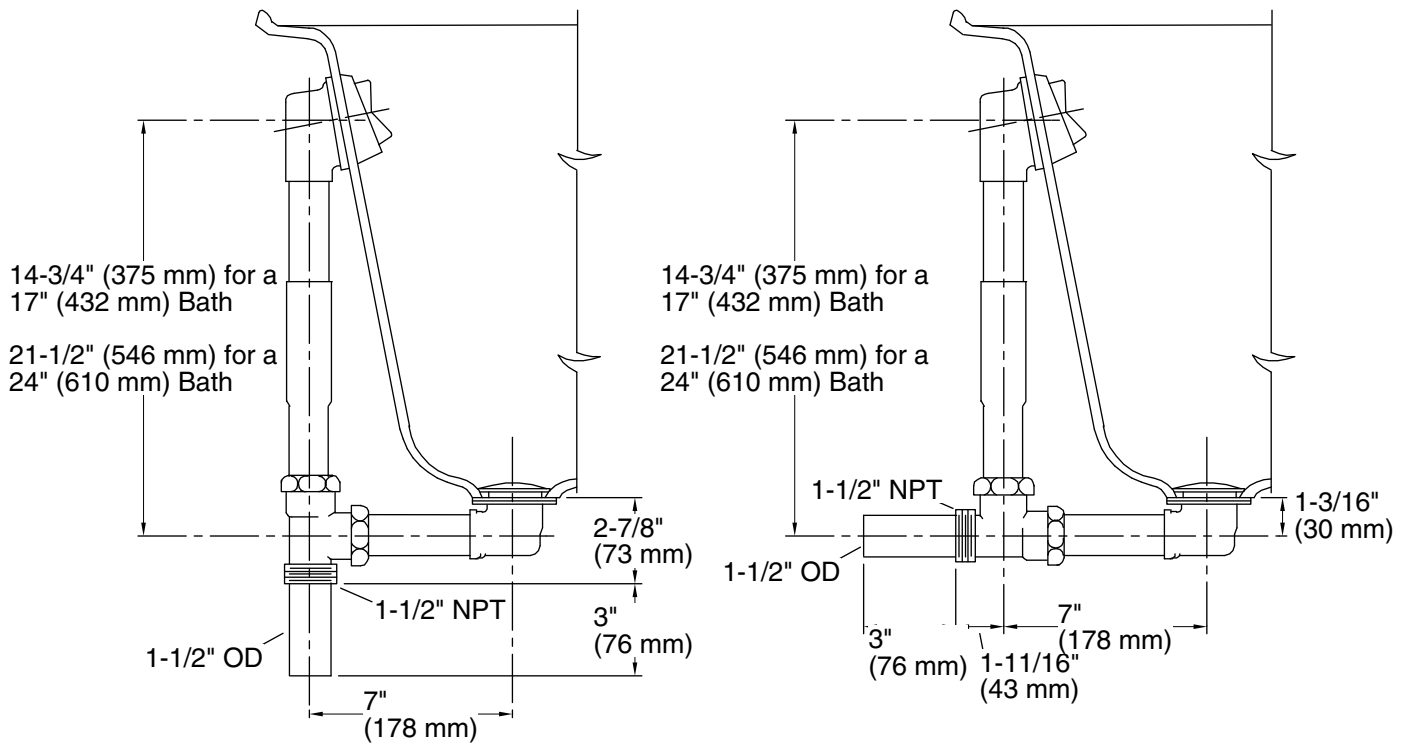

KOHLER® Faucets

1-1/2" adjustable pop-up drain above- or through-floor

Clearflo
K-7161-AF

Features

- Adjustable trip lever pop-up drain.
- For use with 17- to 24-inch deep baths, whirlpools, and BubbleMassage™ air baths.
- 1-1/2" (38 mm) connection.

Material

- 17-gauge brass construction.
- Brass tailpiece.

Installation

- Above- or through-floor installation.

Recommended Products/Accessories

K-23726 Drain treatment

K-23723 Faucet cleaner

Codes/Standards

THE BOLD LOOK
OF **KOHLER**®

Through-the-Floor

Above-the-Floor

Technical Information

All product dimensions are nominal.

Notes

Install this product according to the installation guide.