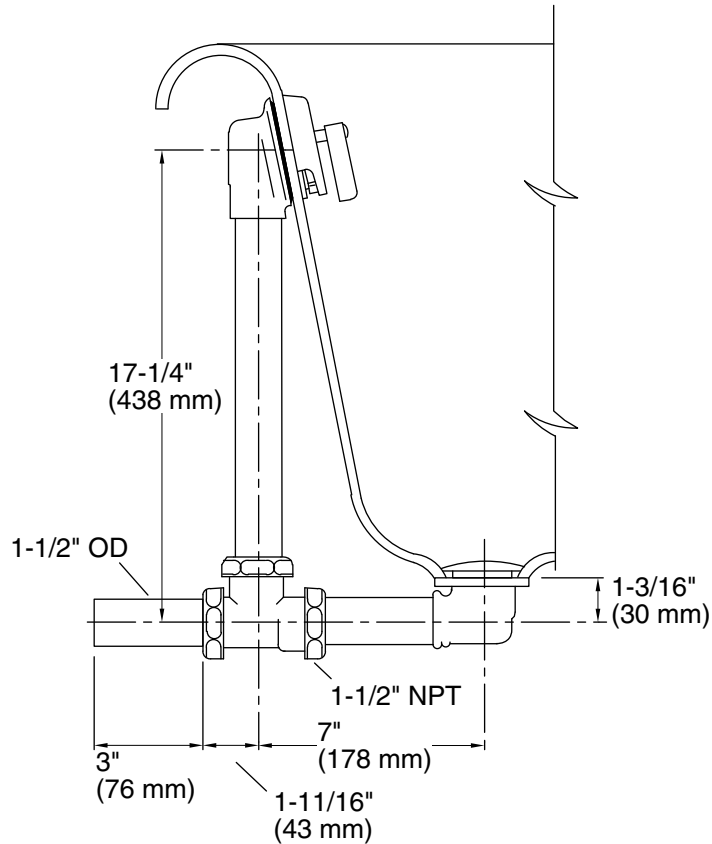

Features

- Brass tailpiece.
- For use with Vintage® and Artifacts® freestanding baths.
- Includes brass tee, pipe, and pop-up drain.

Material

- 17-gauge brass construction.
- KOHLER finishes resist corrosion and tarnishing.

Installation

- Above- or through-floor installation.

Recommended Products/Accessories

- K-700 72" freestanding bath
- K-21000-B 66" x 33" freestanding bath with Biscuit exterior
- K-21000-P5 Freestanding bath with Iron Black exterior
- K-21000-P5D 66" x 33" freestanding bath
- K-21000-W Freestanding bath with White exterior
- K-23726 Drain treatment
- K-23723 Faucet cleaner

Technical Information

All product dimensions are nominal.

Notes

Install this product according to the installation guide.