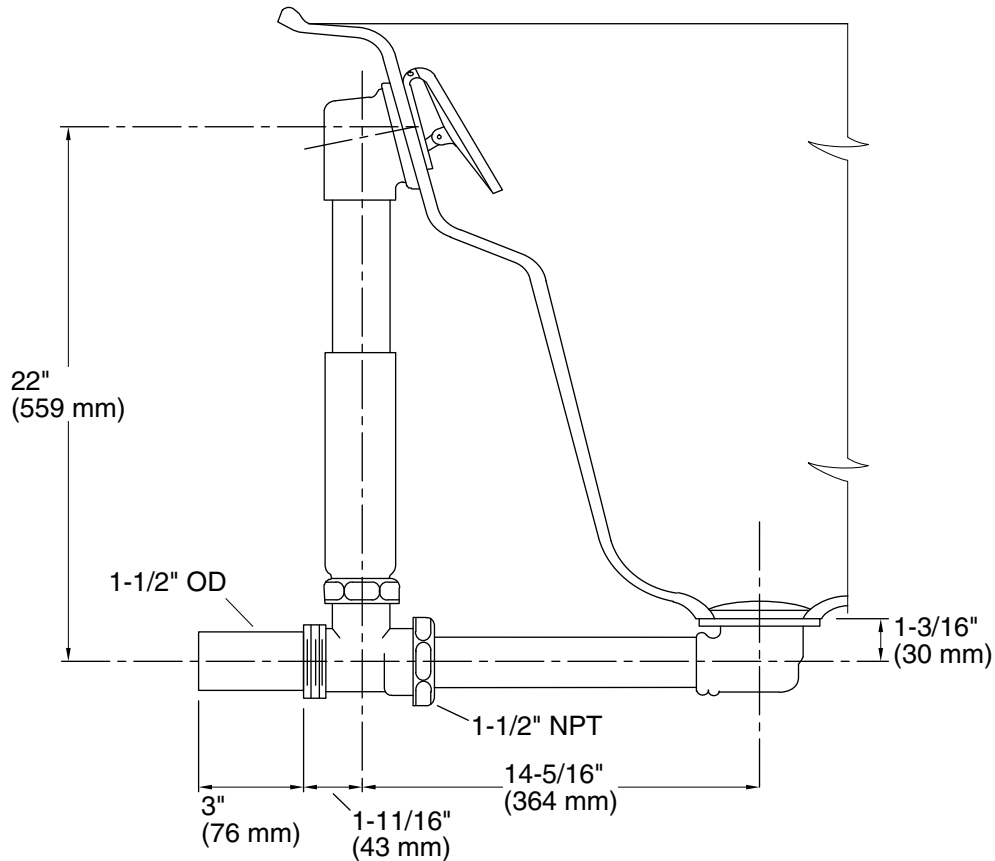

Features

- 17-gauge brass construction.
- Brass tailpiece.
- 1-1/2" (38 mm) NPT connection.
- Supports both above- and through-the-floor installations.
- For use with most Tea-for-Two® 66" x 36" baths, BubbleMassage™ air baths, and whirlpools.

Technical Information

All product dimensions are nominal.

Notes

Install this product according to the installation guide.

ADA compliant when installed to the specific requirements of these regulations.