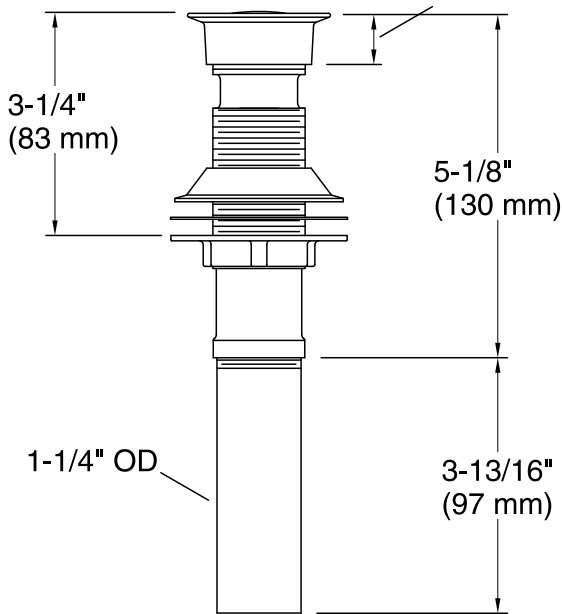

Features

- With overflow.
- 1-1/4" (32 mm) connection.
- Fluid design lines for ease of cleaning.

Material

- Solid brass construction for durability and reliability.

Recommended Products/Accessories

- K-23726 Drain treatment
- K-23723 Faucet cleaner

Technical Information

All product dimensions are nominal.

Notes

Install this product according to the installation guide.