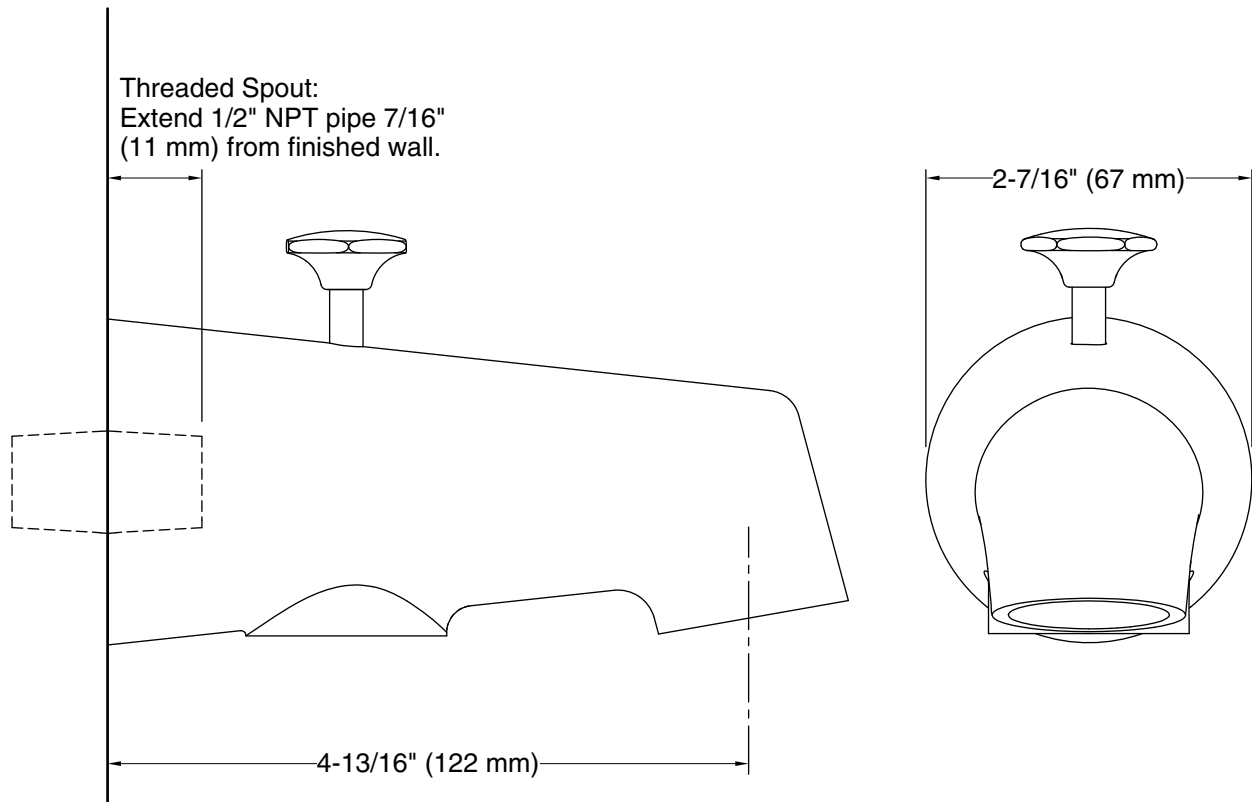

### Features

- 4-7/8" diverter spout with 1/2" NPT connection.
- 4-13/16" (122 mm) spout reach.
- 1/2" (12.7 mm) max hole diameter.
- Coordinates with Antique faucets, accessories, and showering components to complete your bathroom.

### Technical Information

All product dimensions are nominal.

Drain included: No