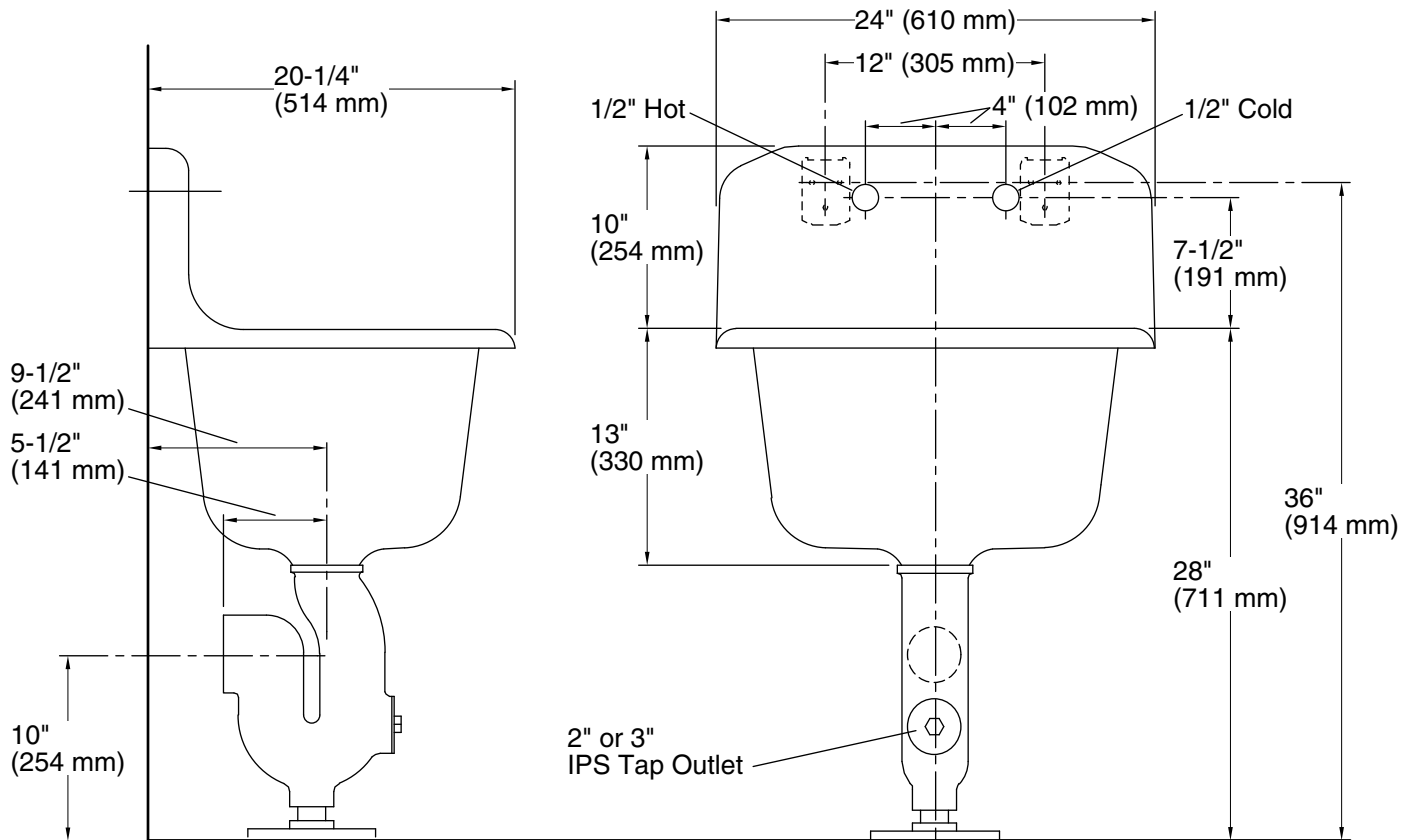

### Technical Information

All product dimensions are nominal.

Bowl configuration:	Single
Installation:	Top-mount
Bowl area:	Length: 20" (508 mm) Width: 16" (406 mm) Water depth: 12" (305 mm)
Number of deck holes:	2
Faucet hole spacing:	8" (203 mm)
Faucet hole(s):	1-1/2" (38 mm)
Drain hole:	3-1/8" (80 mm)