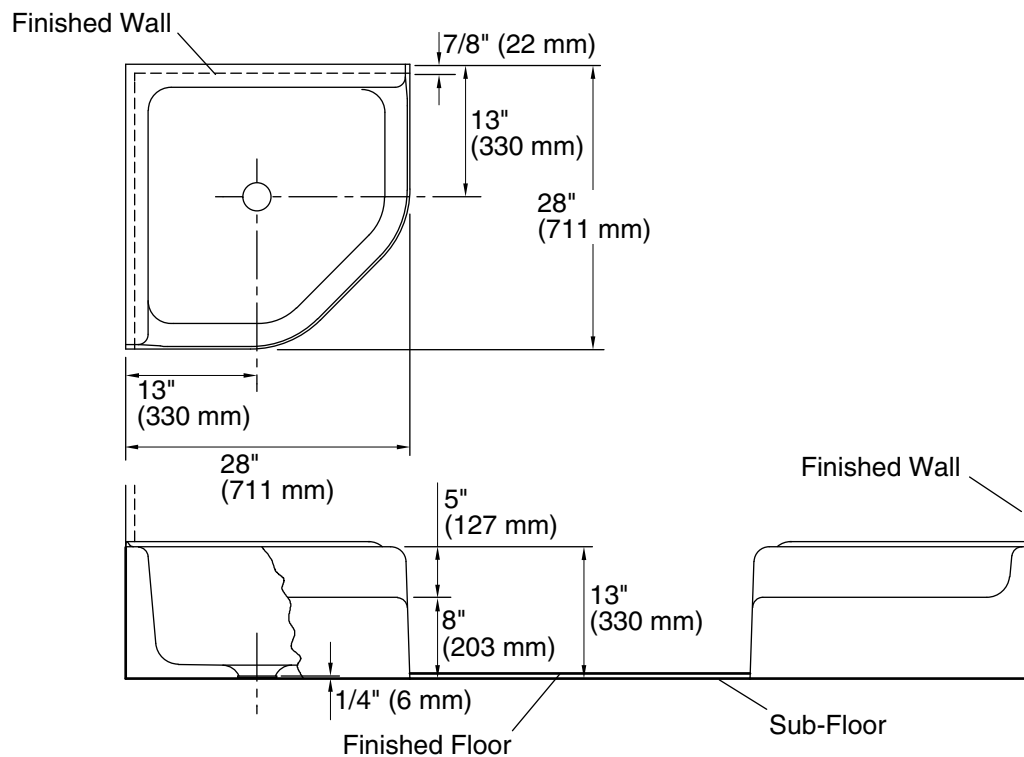

Technical Information

Fixture:*		Basin area	Water depth
Sink		23" (584 mm) x 23" (584 mm)	6-3/4" (171 mm)
Drain Hole	Ø 2-7/8" (73 mm)		
* Approximate measurements for comparison only.			

Installation Notes

Install this product according to the installation guide.

Product Diagram