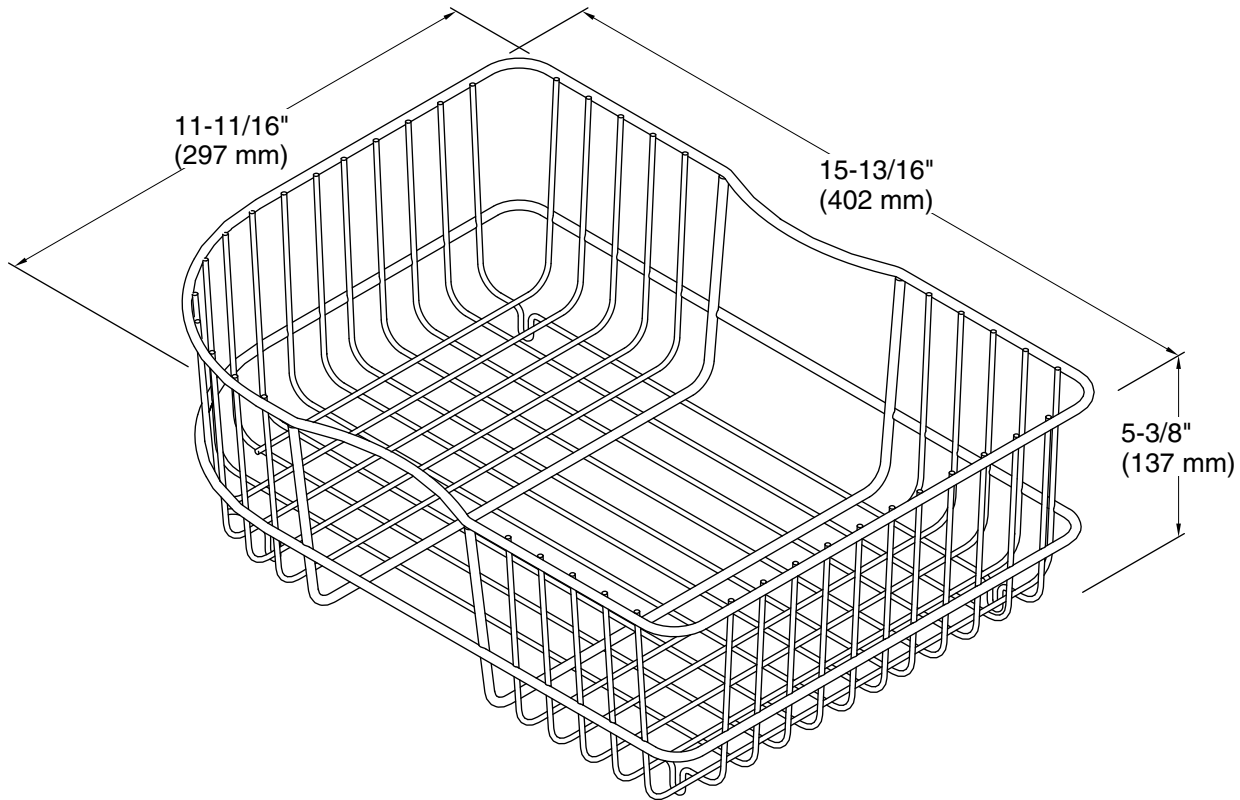

Features

- Fits in the right bowl of the K-5931 and K-5932 Executive Chef kitchen sinks and K-5948 Efficiency kitchen sink.
- Durable stainless-steel construction.
- Helps protect sink surface from daily wear.
- Dishwasher safe.
- Rubber feet provide added protection.

Technical Information

All product dimensions are nominal.

Material: Stainless Steel