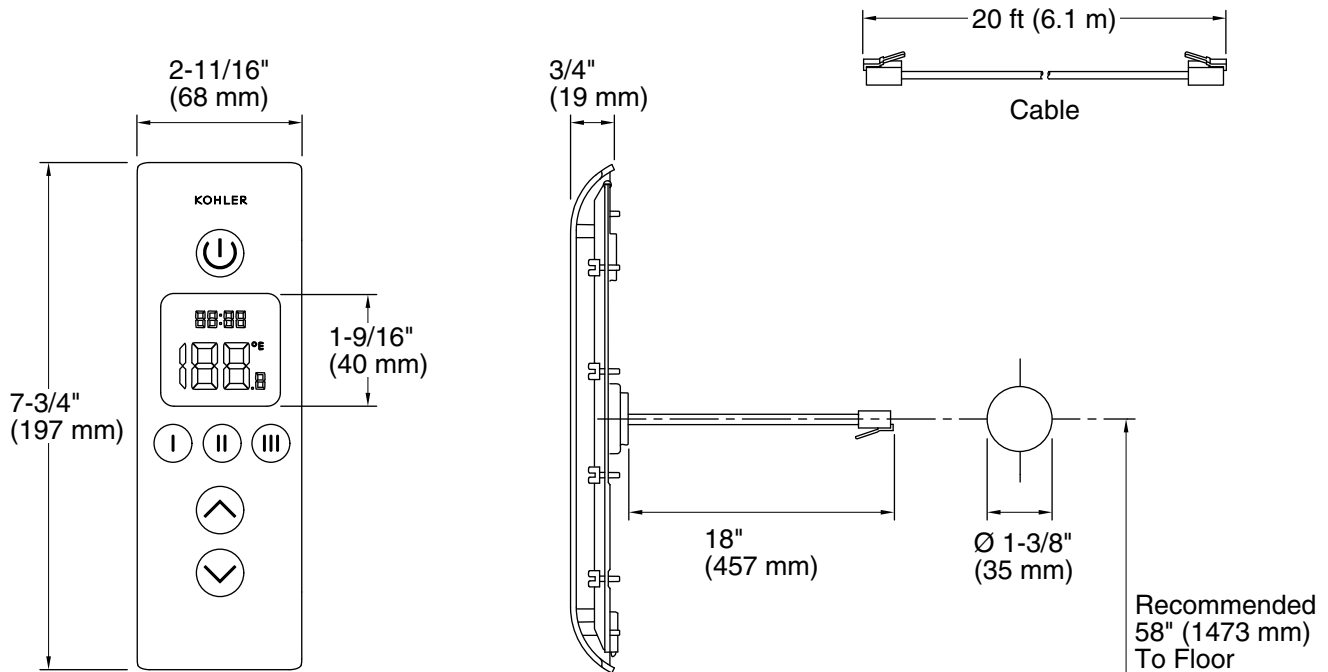

Technical Information

All product dimensions are nominal.
Max. Ambient temp: 125°F (51.7°C)
Max. Relative humidity: 100%
non-condensing:

Notes

Install this product according to the installation guide.