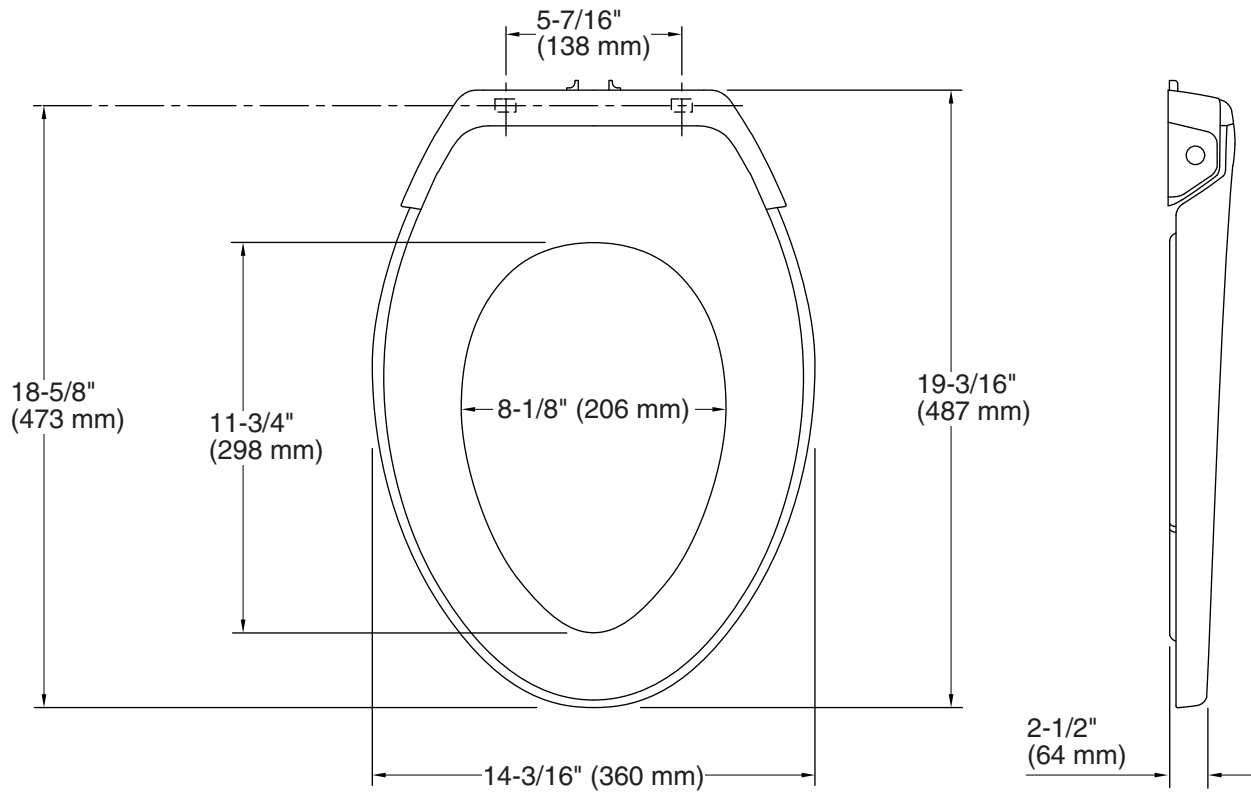

Available Colors/Finishes

Color tiles intended for reference only.

Color	Code	Description
	0	White
	96	Biscuit

Technical Information

All product dimensions are nominal.

Seat shape type: Elongated

Seat front type: Closed-front

Seat-mounting holes: 5-7/16" (137 mm)

Notes

Install this product according to the installation guide.

Requires two D-cell batteries, not included.