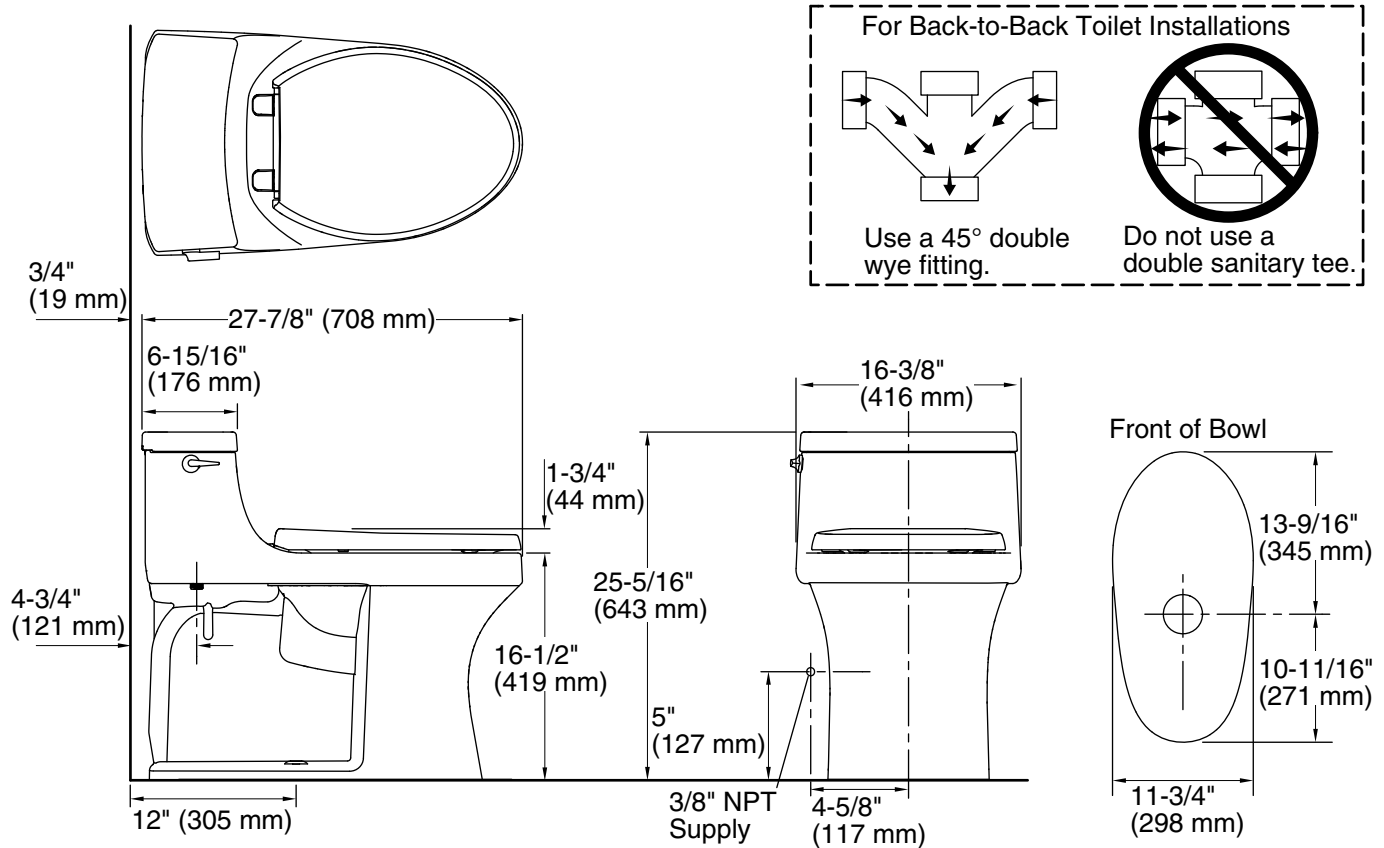

Technical Information

All product dimensions are nominal.

Toilet type:	One-piece, Floor-mount
Waste Outlet:	Floor
Bowl shape:	Compact elongated
Flush type:	Class Five®
Trap passageway:	2-1/8" (54 mm)
Water Consumption	
Full:	1.28 gpf (4.8 lpf)
Water surface size:	10-3/4" x 7-1/2" (273 mm x 191 mm)
Rim to water surface:	5-3/8" (137 mm)
Rough-in:	12" (305 mm)
Seat-mounting holes:	5-1/2" (140 mm)

Notes

Install this product according to the installation instructions.

For back-to-back toilet installations: Use only a 45° double wye fitting.

ADA, OBC, CSA B651 compliant when installed to the specific requirements of these regulations.

Plumbing codes may require elongated toilets and elongated, open-front seats in public bathrooms.

Accessibility standards may require controls to be located on the open side of the toilet.